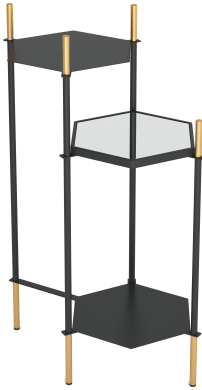

# William Side Table Gold & Black

Item #: 101467

A great option for hosting when you're short on space, this accent provides triple the table space in one. Provides the perfect place to set down snacks, drinks, magazines, and other necessities as you and your guests relax and unwind. A gold and white that dresses up any room and a hexagonal top for a sleek, modern look.

**Indoor/Outdoor** : Indoor  
**Color** : Gold  
**Assembly required (Y or N)** : No  
**Ships By** : Ground

| Product Details           |                                 |
|---------------------------|---------------------------------|
| Color                     | : Gold                          |
| Product Frame (Materials) | : Steel, Tempered Glass, Mirror |
| Indoor / Outdoor          | : Indoor                        |
| Trend                     | : Modern                        |
| Assembly Required         | : No                            |
| Stackable                 | : No                            |
| Weight Capacity (lbs.)    | : 33                            |
| Adjustable Height         | : No                            |
| Ships By                  | : Ground                        |
| Country of Origin         | : China                         |
| PROP 65 Required          | : No                            |
| Item Status               | : ACTIVE                        |
| UPC                       | : 842896141876                  |

| Product Dimensions      |                   |
|-------------------------|-------------------|
| Product 1 (in)          | : 19.9Wx12Dx27.4H |
| Product 1 Weight (lbs.) | : 7.7             |
| Glass Thickness (mm)    | : 4               |
| Tabletop Thickness (mm) | : 1.5             |