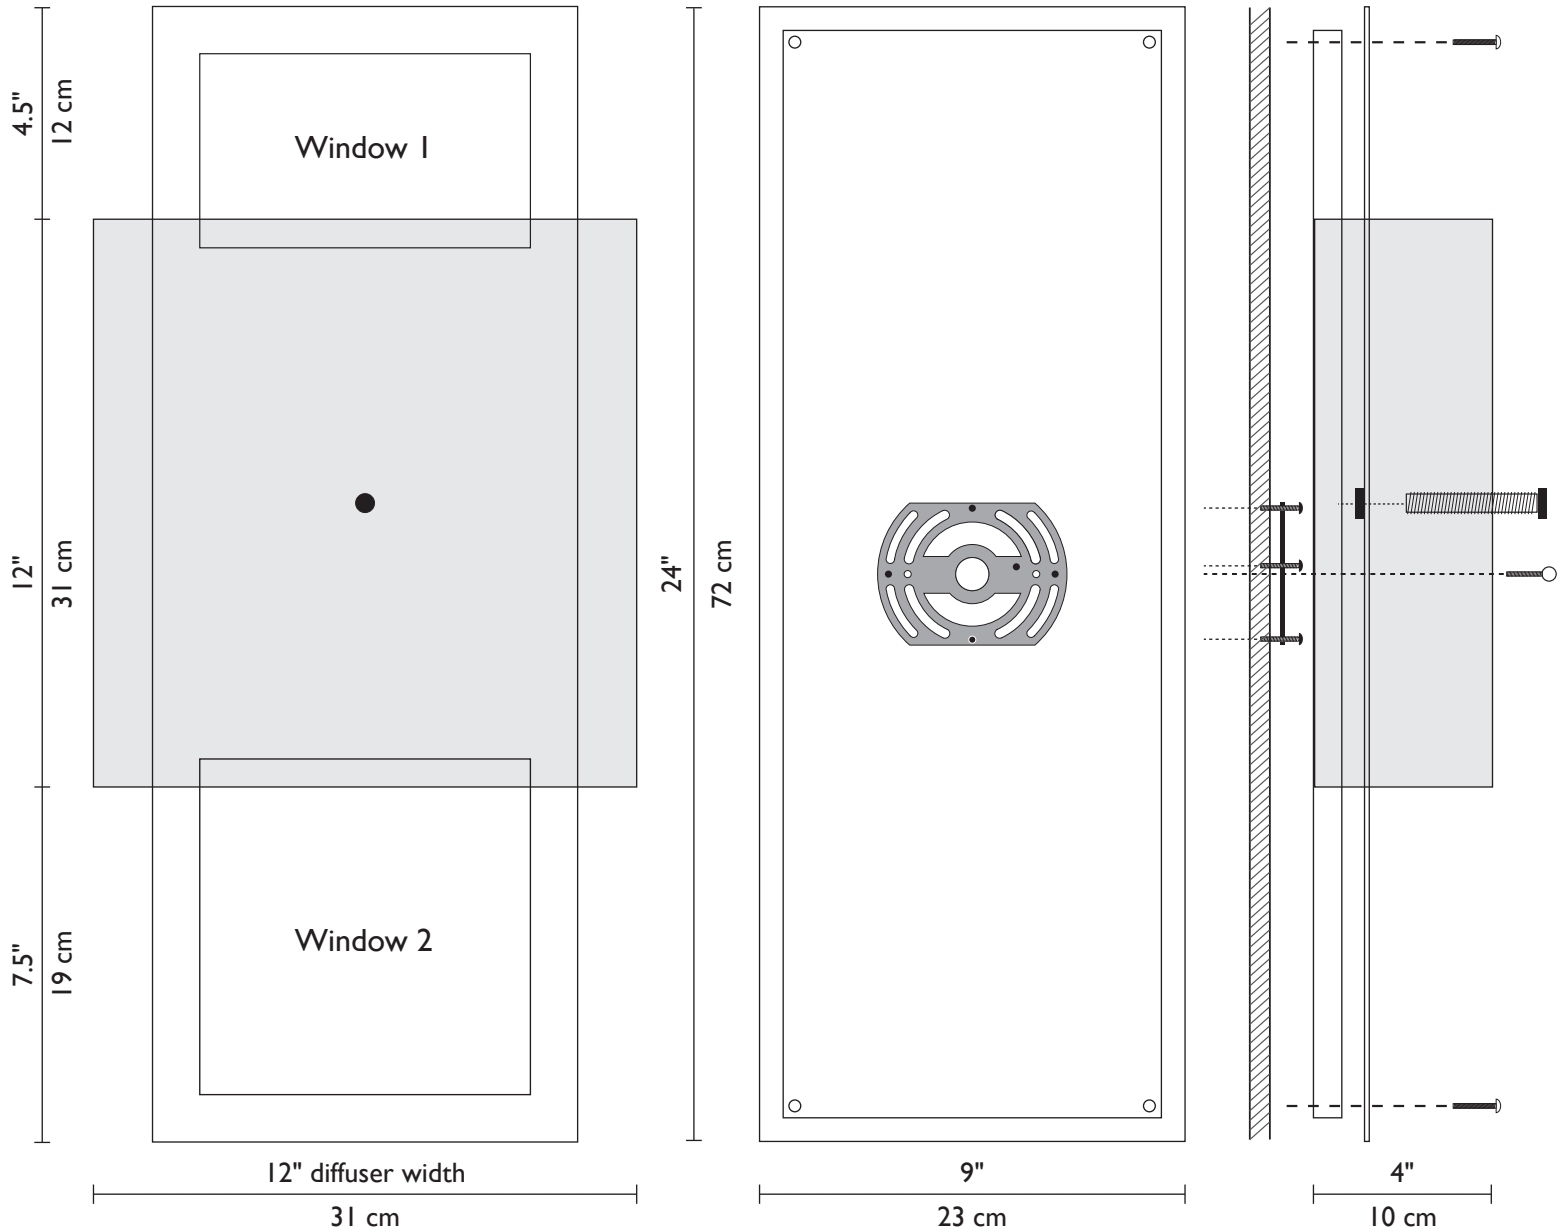

**ADA
COMPLIANT**

WINDOWS

Clean and asymmetrical proportions play with the organic textures of reclaimed sorghum and art glass. Ideal in any interior, the Windows is illuminated by Earth-friendly fluorescents.*

Technical and Mounting Information

METAL FINISHES	
Standard	Special
Bronze	Wrought Iron
Powdercoat Silver	

Visit our
showroom at the
Dallas Trade Mart

Made in USA

Compact Fluorescent Source

2 x 13w (Max)
PL GX-23 Base

Lamps Included

*Fluorescent lamps not properly disposed of poison our environment. Properly disposing of your old fluorescent lamps prevents the release of mercury into our water supply.

Damp Location

1881 Industrial Drive
Libertyville, IL 60048
Tele: 847.680.9043
Fax: 847.680.8140
www.wptdesign.com