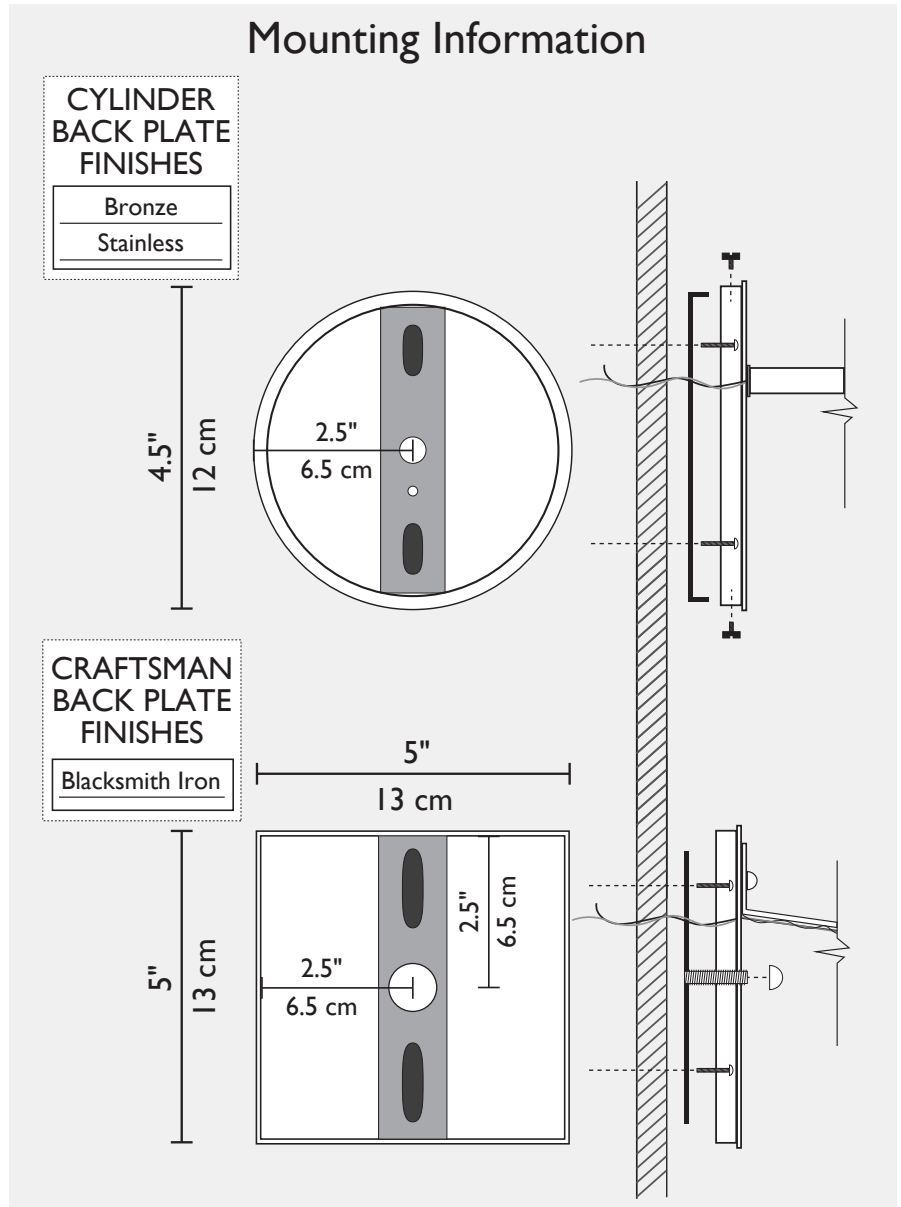

Mounting Information

Made in USA

Visit our
showroom at the
Dallas Trade Mart

Incandescent Source - Lamp Included

1 x 60w (Max)
T10 Medium Base

1881 Industrial Drive
Libertyville, IL 60048
Tele: 847.680.9043
Fax: 847.680.8140
www.wptdesign.com