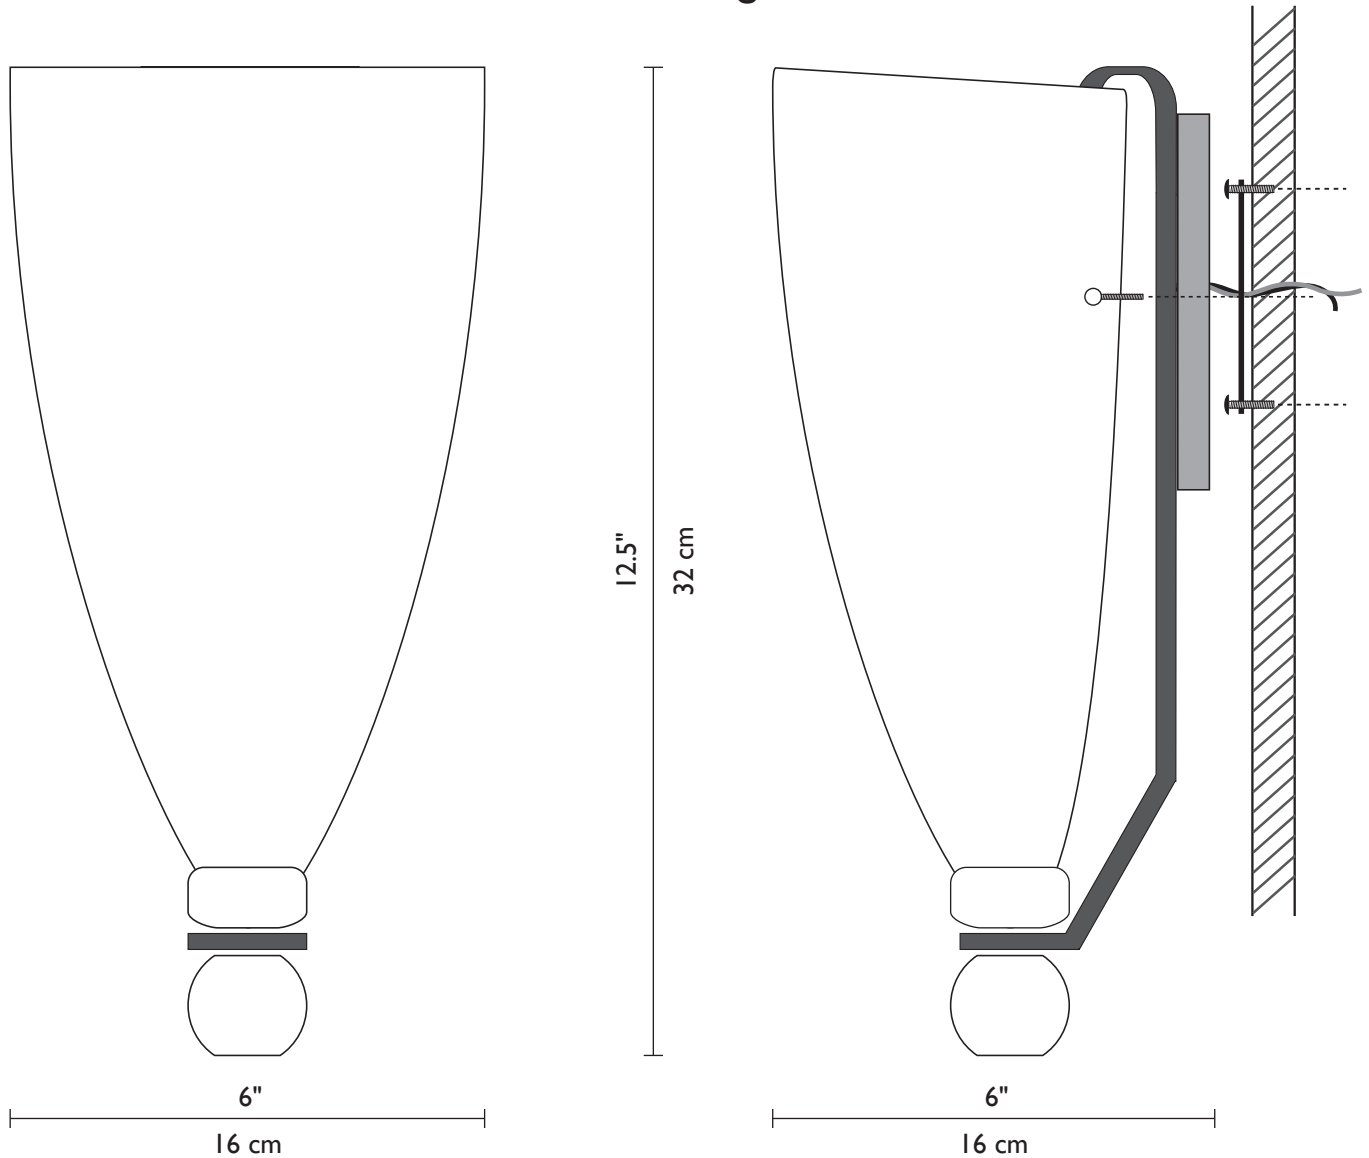

STONE CONE

Vincent Van Gogh couldn't have done glass better had he tried it himself. The Stone Cone California Art Glass sconce is hand-blown in the multi-layer technique. Its garnet and amber hues derived from gold are artfully arranged in swirled, organic patterns resembling the impression of a star-lit sky by the master painter.

Technical and Mounting Information

METAL FINISHES	
Standard	Special
Bronze	Wrought Iron
Silver	

Visit our
showroom at the
Dallas Trade Mart

Made in USA

Incandescent Source

1 x 60w (Max)
Candelabra Base
Lamp Included

Damp Location

1881 Industrial Drive
Libertyville, IL 60048
Tele: 847.680.9043
Fax: 847.680.8140
www.wptdesign.com