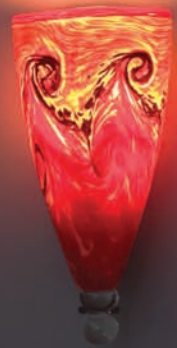

# STONE CONE

shown with  
bronze hardware

# STONE CONE

Vincent Van Gogh couldn't have done glass better had he tried it himself. The Stone Cone California Art Glass sconce is hand-blown in the multi-layer technique. Its garnet and amber hues derived from gold are artfully arranged in swirled, organic patterns resembling the impression of a star-lit sky by the master painter.