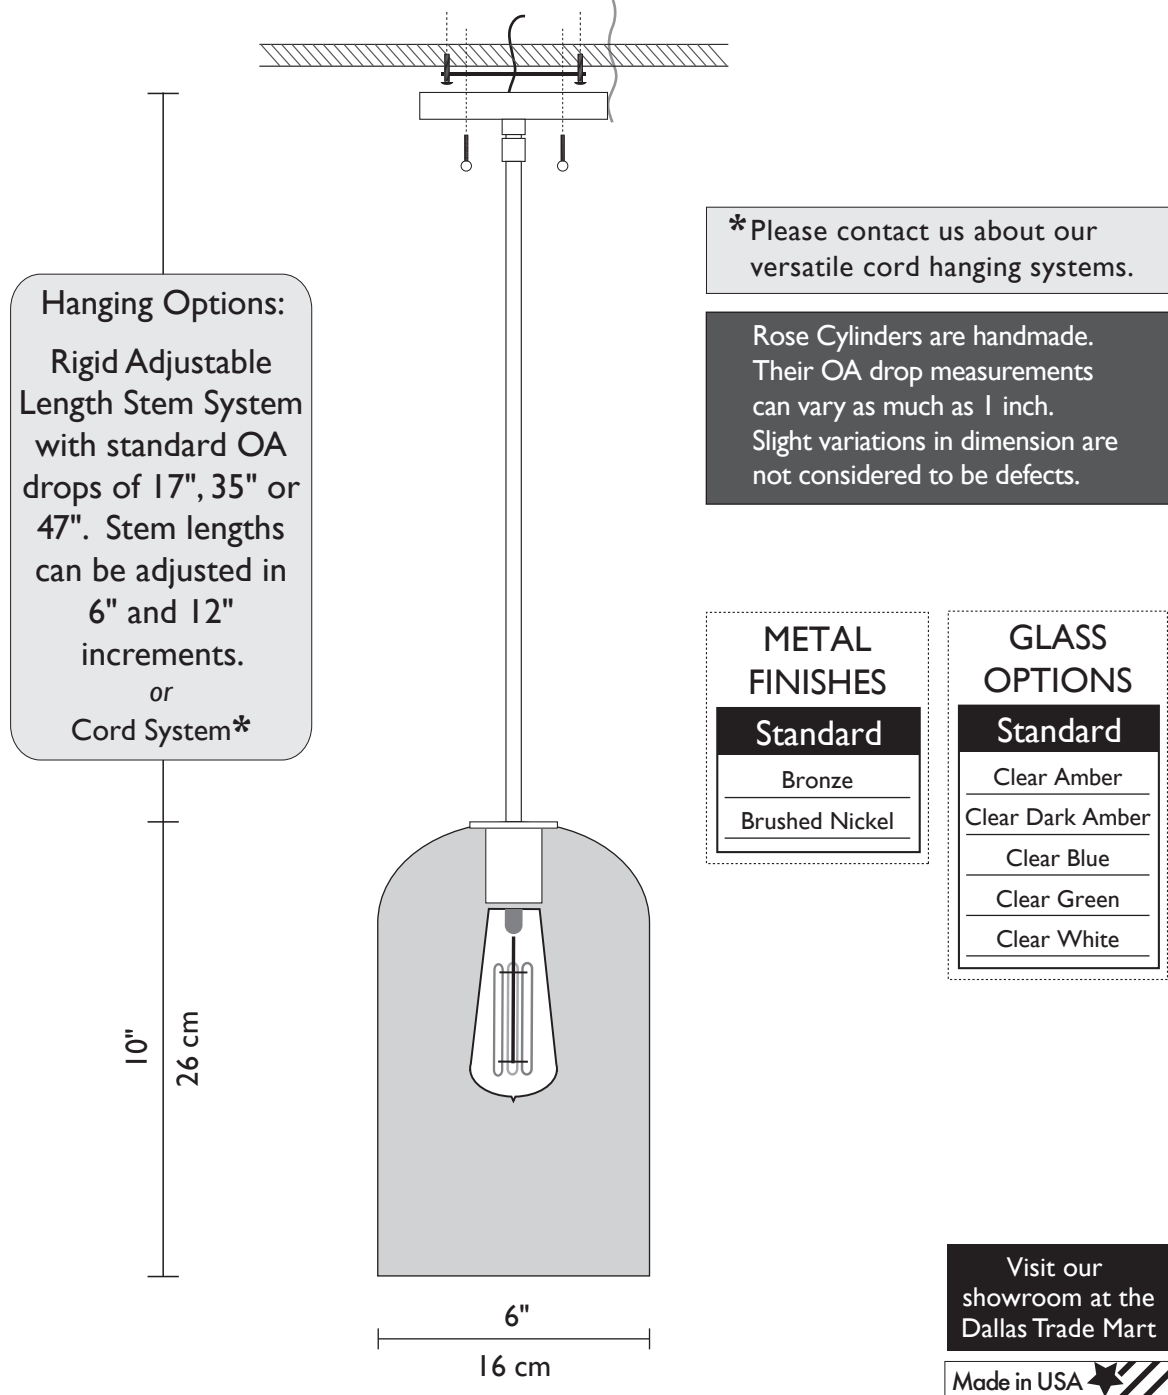

ROSE CYLINDER PENDANT

Colored glass chips and powders layered in molten clear crystal comprise the elements of the Rose collection's Clear Cylinder pendant. Without light, Rose glass is beautiful art. Illuminated, it is extraordinary. These handmade fixtures are handcrafted to specification in the United States to bring artful form and function to any room. Custom colors are possible, please contact us for details.

Technical and Mounting Information

Incandescent Source (Included)

1 x 60w (Max)
Medium Base

40w Nostalgic, Edison-style
Carbon Filament Bulb

Damp Location

1881 Industrial Drive
Libertyville, IL 60048

Tele: 847.680.9043

Fax: 847.680.8140

www.wptdesign.com