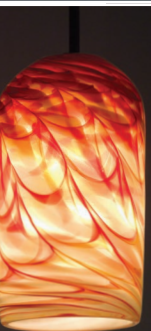

# ROSE CYLINDER PENDANT

shown with  
bronze hardware  
and Clear Amber glass

shown with  
bronze hardware  
and Clear White glass

shown with  
bronze hardware  
and Clear Green glass

shown with  
bronze hardware  
and Clear Blue glass

shown with  
bronze hardware  
and Amber glass

shown with  
bronze hardware  
and Red Hot glass

shown with  
bronze hardware  
and Clear Dark  
Amber glass

# ROSE CYLINDER PENDANT

Colored glass chips and powders layered in molten clear crystal comprise the elements of the Rose collection's Clear Cylinder pendant. Without light, Rose glass is beautiful art. Illuminated, it is extraordinary. These handmade fixtures are handcrafted to specification in the United States to bring artful form and function to any room. Custom colors are possible, please contact us for details.