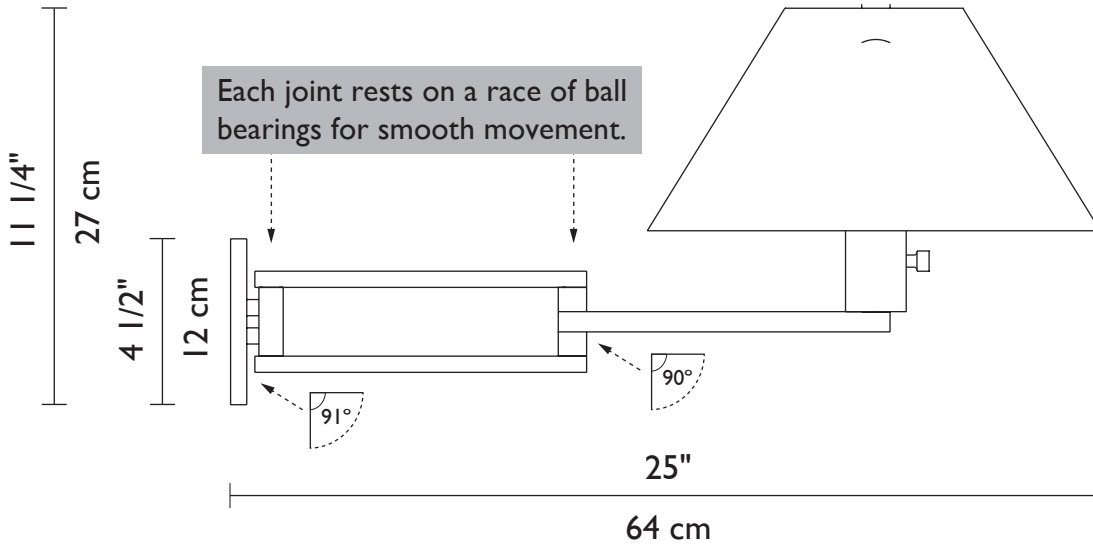

MASTER

Sturdy, double jointed swing arm wall lamp with silk shade.

This fixture is compatible with a pin-up kit (cord, plug and metal cover) for installations where hardwiring is not possible.

Technical Information

FINISHES

Standard

Brushed Nickel
Polished Chrome

Special

Polished Brass
Brushed Brass
Bronze