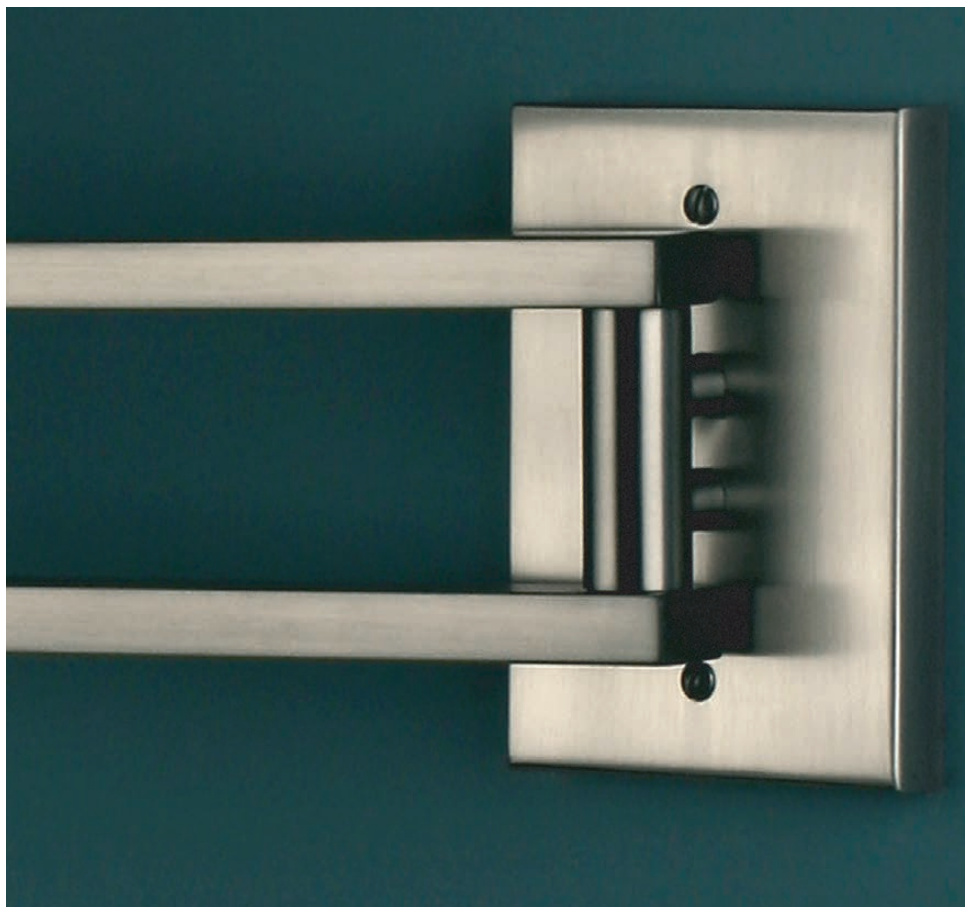

# MASTER

Brushed Nickel

# MASTER

Sturdy, double jointed swing arm wall lamp with silk shade.

This fixture is compatible with a pin-up kit (cord, plug and metal cover) for installations where hardwiring is not possible.

### Accessories:

35" metal cord cover

This fixture is compatible with a pin-up kit (cord, plug and metal cover) for installations where hardwiring is not possible.

Master is also available without shade.