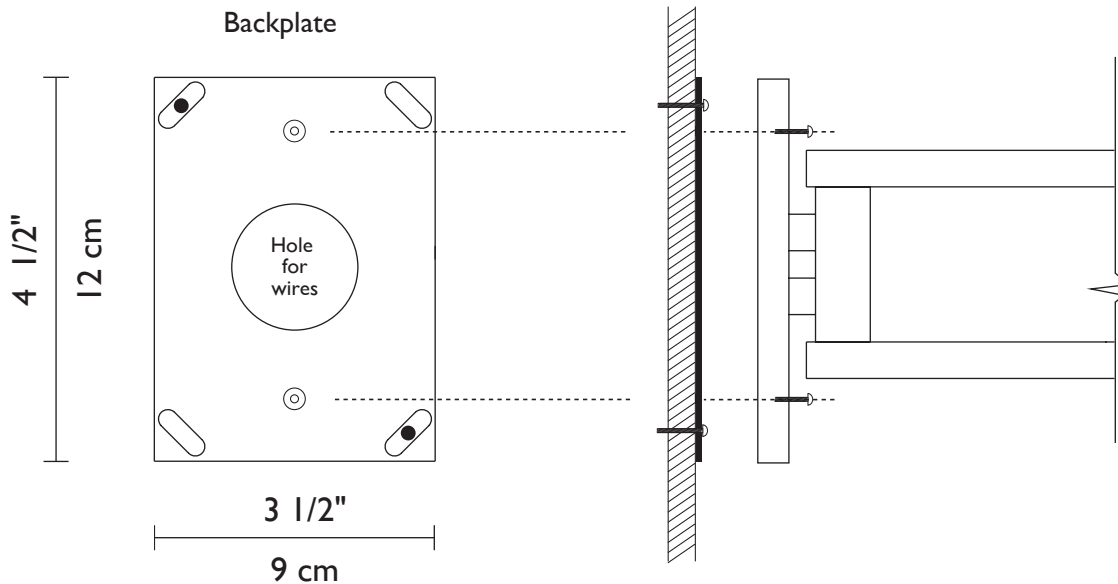

Mounting Specifications

Visit our
showroom at the
Dallas Trade Mart

LAMPING

1 x 100w (Max)
(E27) Medium base 3-way bulb

Accessories:

35" metal cord cover

This fixture is compatible with a pin-up kit (cord, plug and metal cover) for installations where hardwiring is not possible.

Master is also available without shade.

DEDICATED
FLUORESCENT
available, please
contact us for more
information.

1881 Industrial Drive
Libertyville, IL 60048
Tele: 847.680.9043
Fax: 847.680.8140
www.wptdesign.com