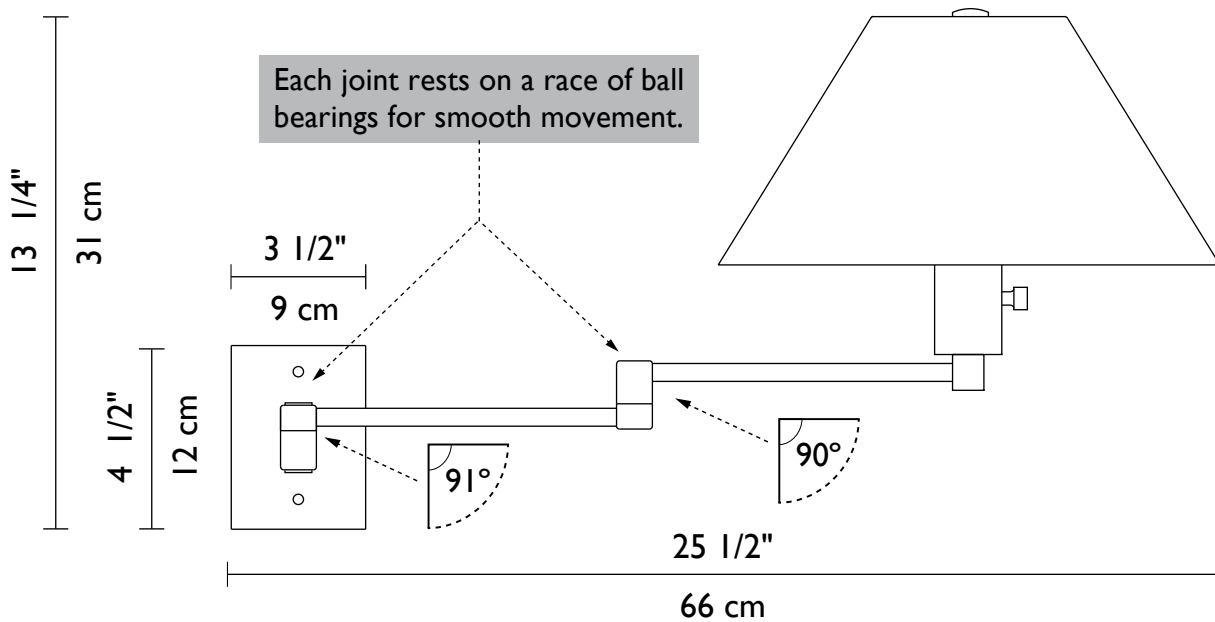

IMAGO PARED

Polished Chrome

Brushed Brass

Polished Brass

IMAGO PARED

Sturdy, double jointed swing arm wall lamp with silk shade.

This fixture is compatible with a pin-up kit (cord, plug and metal cover), for installations where hardwiring is not possible.

Technical Information

FINISHES	
Standard	
Brushed Nickel	
Polished Chrome	
Special	
Polished Brass	
Brushed Brass	
Bronze	

Mounting Specifications

Visit our
showroom at the
Dallas Trade Mart

Incandescent Source
1 x 100w (Max)
Medium base 3-way bulb
Lamp included