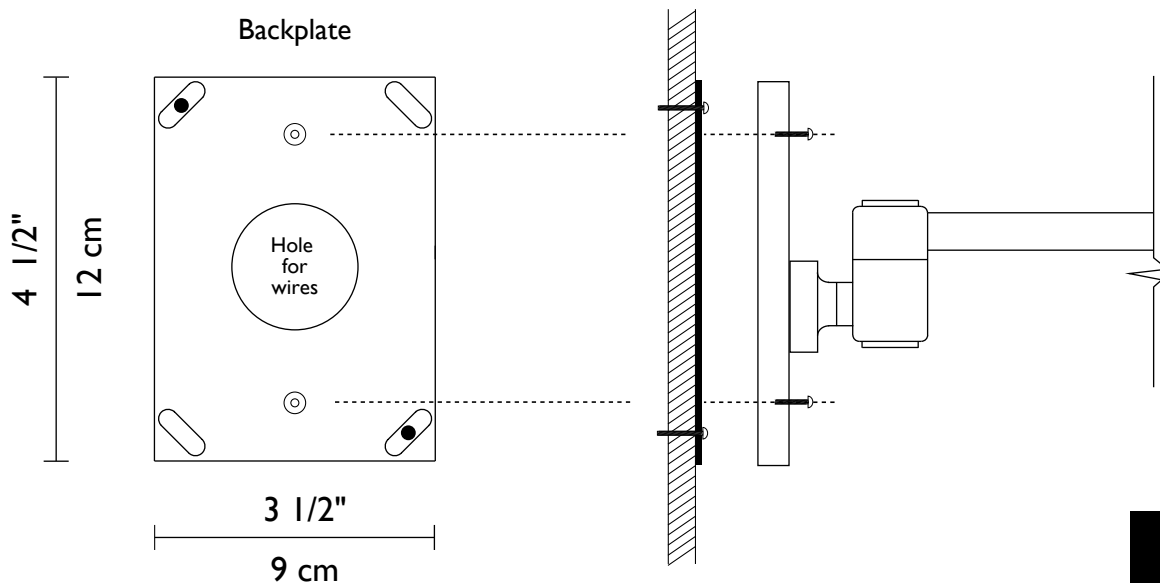

IMAGO PARED

Polished Chrome

Brushed Brass

Polished Brass

IMAGO PARED

Sturdy, double jointed swing arm wall lamp with silk shade.

This fixture is compatible with a pin-up kit (cord, plug and metal cover), for installations where hardwiring is not possible.

Technical Information

FINISHES	
Standard	
Brushed Nickel	
Polished Chrome	
Special	
Polished Brass	
Brushed Brass	
Bronze	

Mounting Specifications

Visit our
showroom at the
Dallas Trade Mart

Incandescent Source
1 x 100w (Max)
Medium base 3-way bulb
Lamp included