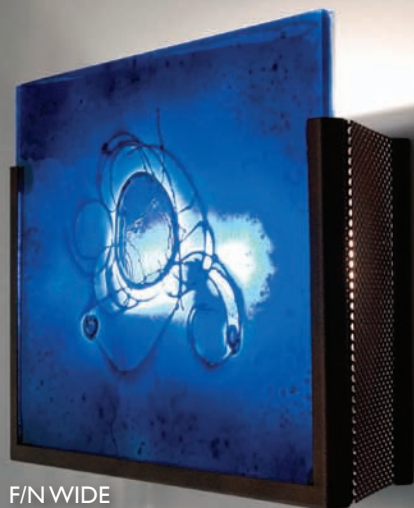

ADA
COMPLIANT

F/N WIDE
shown in bronze
finish with Wired Blue glass

F/N WIDE

shown in bronze
finish with Blush glass

F/N JUDY

shown in bronze finish
with Amber Lemon Drop glass

ADA
COMPLIANT

F/N JUDY
shown in bronze finish
with Wired Green glass

**ADA
COMPLIANT**

F/N WIDE & F/N JUDY

Framed by bronze powder-coated steel, the F/N Wide and F/N Judy showcases our collection of handmade Magic Art Glass. By using a combination of exotic elements and a myriad of glass techniques, we have produced an original, whimsical yet elegant line of fixtures illuminated with incandescent lamps.

Technical and Mounting Information

METAL FINISHES

Standard
Bronze
Silver
Special
Wrought Iron

Visit our showroom at the Dallas Trade Mart

Made in USA

Incandescent Source

F/N WIDE
2 x 60w (Max)
Frost (60w)
E12 Candelabra Base
Lamps Included