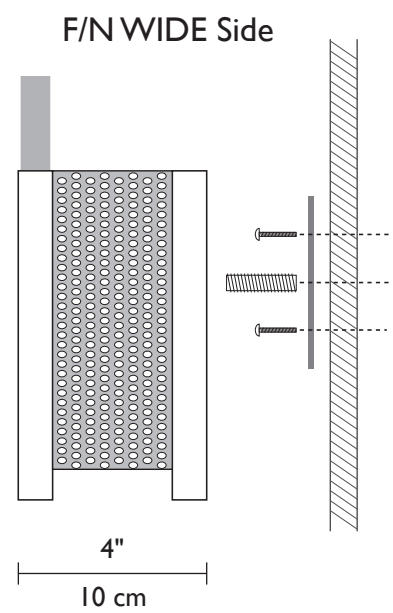

**ADA
COMPLIANT**

F/N WIDE & F/N JUDY

Framed by bronze powder-coated steel, the F/N Wide and F/N Judy showcases our collection of handmade Magic Art Glass. By using a combination of exotic elements and a myriad of glass techniques, we have produced an original, whimsical yet elegant line of fixtures illuminated with incandescent lamps.

Technical and Mounting Information

METAL FINISHES

Standard
Bronze
Silver
Special
Wrought Iron

Visit our showroom at the Dallas Trade Mart

Made in USA

Incandescent Source

F/N WIDE
2 x 60w (Max)
Frost (60w)
E12 Candelabra Base
Lamps Included

F/N JUDY
2 x 60w (Max)
Frost (60w)
E12 Candelabra Base
Lamps Included

Damp Location