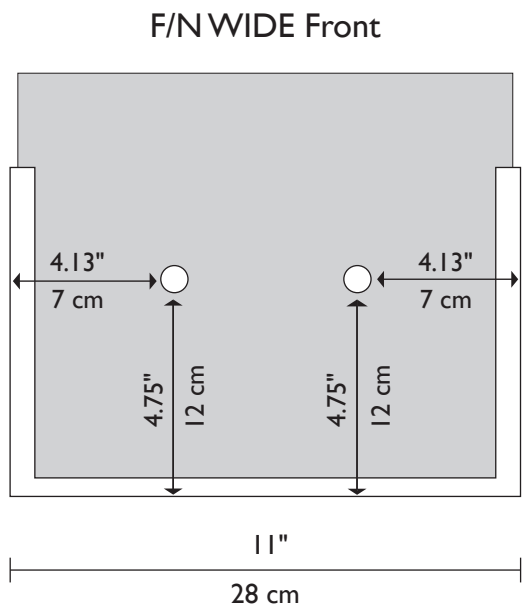

**ADA
COMPLIANT**

F/N WIDE & F/N JUDY

Framed by bronze powder-coated steel, the F/N Wide and F/N Judy showcases our collection of handmade Magic Art Glass. By using a combination of exotic elements and a myriad of glass techniques, we have produced an original, whimsical yet elegant line of fixtures illuminated with incandescent lamps.

Technical and Mounting Information

METAL FINISHES

Standard
Bronze
Silver
Special
Wrought Iron

Visit our showroom at the Dallas Trade Mart

Made in USA

Incandescent Source

F/N WIDE
2 x 60w (Max)
Frost (60w)
E12 Candelabra Base
Lamps Included

F/N JUDY
2 x 60w (Max)
Frost (60w)
E12 Candelabra Base
Lamps Included

Damp Location