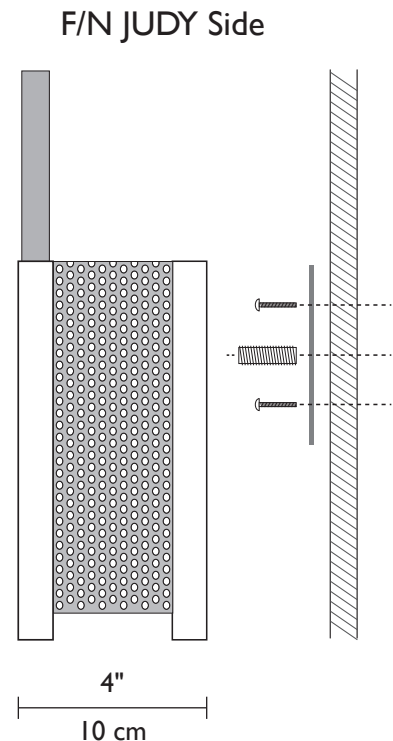

**ADA
COMPLIANT**

F/N WIDE & F/N JUDY

Framed by bronze powder-coated steel, the F/N Wide and F/N Judy showcases our collection of handmade Magic Art Glass. By using a combination of exotic elements and a myriad of glass techniques, we have produced an original, whimsical yet elegant line of fixtures illuminated with incandescent lamps.

Technical and Mounting Information

METAL FINISHES

Standard
Bronze
Silver
Special
Wrought Iron

Visit our showroom at the Dallas Trade Mart

Made in USA

Incandescent Source

F/N WIDE
2 x 60w (Max)
Frost (60w)
E12 Candelabra Base
Lamps Included