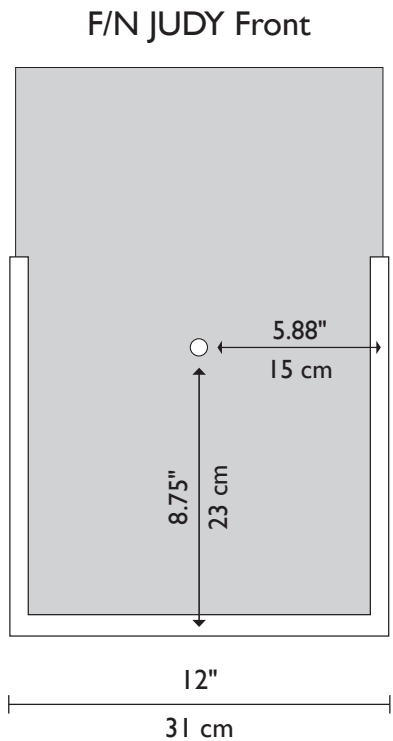

**ADA
COMPLIANT**

F/N WIDE & F/N JUDY

Framed by bronze powder-coated steel, the F/N Wide and F/N Judy showcases our collection of handmade Magic Art Glass. By using a combination of exotic elements and a myriad of glass techniques, we have produced an original, whimsical yet elegant line of fixtures illuminated with incandescent lamps.

Technical and Mounting Information

METAL FINISHES

Standard
Bronze
Silver
Special
Wrought Iron

Visit our showroom at the Dallas Trade Mart

Made in USA

Incandescent Source

F/N WIDE
2 x 60w (Max)
Frost (60w)
E12 Candelabra Base
Lamps Included

F/N JUDY
2 x 60w (Max)
Frost (60w)
E12 Candelabra Base
Lamps Included

Damp Location