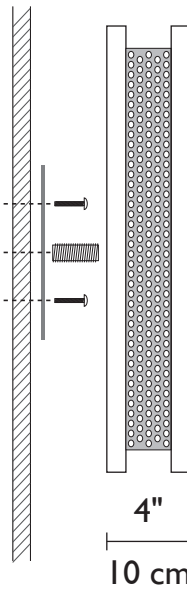

Technical Information

F/N TALL Front

F/N TALL Side

METAL FINISHES

Standard

Bronze

Silver

Special

Wrought Iron

Mounting Specifications

F/N TALL Front

F/N TALL Side

Visit our
showroom at the
Dallas Trade Mart

Made in USA

COMPACT FLUORESCENT

2 x 24w (Max)
T5 H/O Base