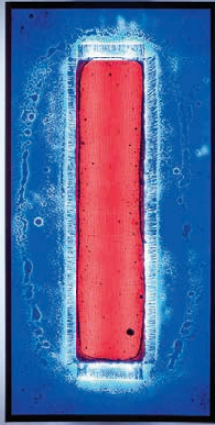

ADA
COMPLIANT

F/N TALL

F/N TALL
shown in bronze finish
with Red Window Blue glass

F/N TALL
shown in bronze finish
with Wired Green
glass

F/N TALL
shown in bronze finish
with Garcia glass

F/N TALL
shown in bronze
finish with Wired Rose
glass

**ADA
COMPLIANT**

F/N TALL

Framed by bronze powder-coated steel, the F/N Tall showcases our collection of handmade Magic Art Glass. By using a combination of exotic elements and a myriad of glass techniques, we have produced an original, whimsical yet elegant line of fixtures illuminated with Earth-friendly fluorescents.*