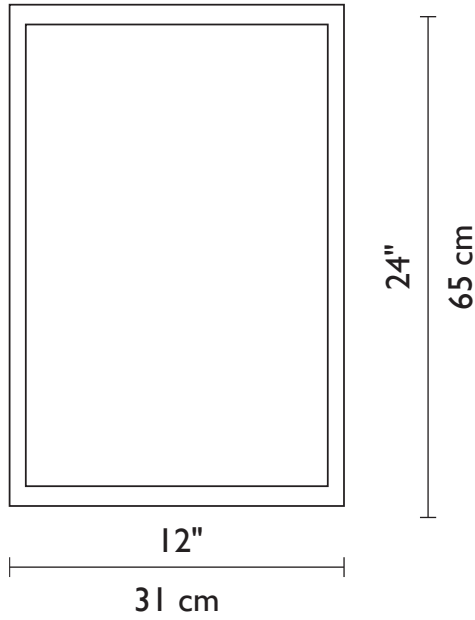

**ADA
COMPLIANT**

F/N TALL

Framed by bronze powder-coated steel, the F/N Tall showcases our collection of handmade Magic Art Glass. By using a combination of exotic elements and a myriad of glass techniques, we have produced an original, whimsical yet elegant line of fixtures illuminated with Earth-friendly fluorescents.*

Technical Information

F/N TALL Front