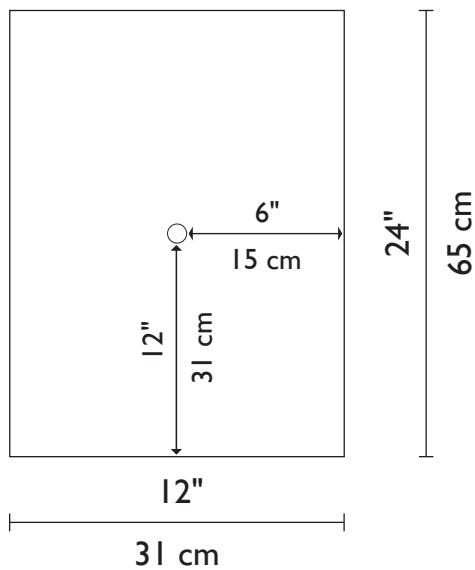

Wrought Iron

Mounting Specifications

F/N TALL Front

F/N TALL Side

Visit our
showroom at the
Dallas Trade Mart

Made in USA

COMPACT FLUORESCENT

2 x 24w (Max)
T5 H/O Base