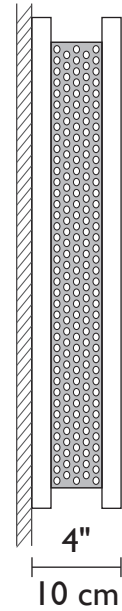

ADA
COMPLIANT

F/N TALL

F/N TALL
shown in bronze finish
with Red Window Blue glass

F/N TALL
shown in bronze finish
with Wired Green
glass

F/N TALL
shown in bronze finish
with Garcia glass

F/N TALL
shown in bronze
finish with Wired Rose
glass

**ADA
COMPLIANT**

F/N TALL

Framed by bronze powder-coated steel, the F/N Tall showcases our collection of handmade Magic Art Glass. By using a combination of exotic elements and a myriad of glass techniques, we have produced an original, whimsical yet elegant line of fixtures illuminated with Earth-friendly fluorescents.*

Technical Information

F/N TALL Front

F/N TALL Side

METAL FINISHES

Standard

Bronze

Silver

Special

Wrought Iron

Mounting Specifications

F/N TALL Front

F/N TALL Side

Visit our
showroom at the
Dallas Trade Mart

Made in USA

COMPACT FLUORESCENT

2 x 24w (Max)
T5 H/O Base