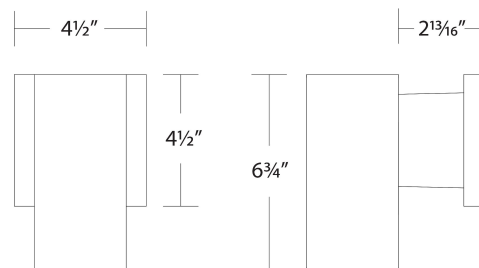

WAC LIGHTING

Fixture Type: _____

Catalog Number: _____

Project: _____

Location: _____

Cubix

Wall Mount 3000K

Model	Color Temp & CRI	Lumens	Finish
WS-W220208	30 3000K - 80	285	BK Black BZ Bronze WT White

Example: **WS-W220208-30-WT**

For custom requests please contact customs@wacighting.com

DESCRIPTION

Available in single and double directions, Cylinder is ideal for illuminating outdoor entrances and walkways.

FEATURES

- Multiple LED array for uniform illumination
- ACLED driverless technology
- 5 Year warranty

SPECIFICATIONS

Color Temp:	3000K
Input:	120 VAC,50/60Hz
CRI:	80
Dimming:	ELV: 100-10%
Rated Life:	50000 Hours
Mounting:	Installs over a 3" or 4" Junction Box,Can be mounted on wall in all orientations
Standards:	ETL, cETL Wet Location Listed
Construction:	Die-cast aluminum

FINISHES:

LINE DRAWING: