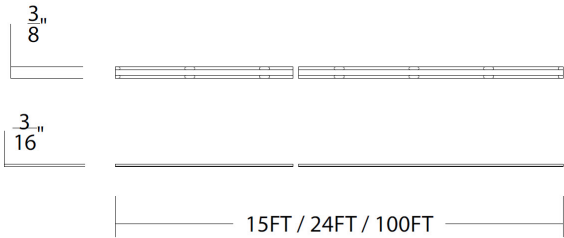

GEMINI

LED Tape

WAC LIMITED

Fixture Type:

Catalog Number:

Project: _____

Location: _____

PRODUCT DESCRIPTION

The flexible, customizable, uniform illumination, with the lowest profile. Gemini LED Tape delivers seamless line of light and performance with premium light quality without the need for additional diffused covers or accessories. Strong 3M adhesive bond for easy installation. Cuttable and scalable to 24 foot lengths.

FEATURES

- Damp location listed
- Title 24 Compliant
- UL/cUL listed
- Uniform illumination
- Seamless line of light, no glaring LED spot"
- Available in convenient spools up to 100ft
- Cut and securely reconnect with ease
- May be cut every 2 inches
- Good color rendering
- 50,000 hour rated life
- 5 year WAC Lighting product warranty

SPECIFICATIONS

Construction:	Flexible strip light
Cutting Interval:	2"
Input:	24VDC
Lumens:	300 lm/ft
Max Run:	Refer to ordering table
CRI:	90
McAdams Steps:	3
Color Temp:	2700K / 3000K / 3500K / 4000K / 5000K
Rated Life:	50,000 hours
Operating Temp:	-4°F to 104°F (-20°C to 40°C)
Standards:	UL & cUL listed, Damp Location listed, Title 24 Compliant
Max Run:	

Total Length of Lead Wire Between Power Supply to Gemini 300 Tape	Max Run Length	
	60W	96W
6FT (Comes Standard with Power Supply)	15FT	24FT
12FT	15FT	24FT
18FT	15FT	17FT
24FT	12FT	12FT
30FT	10FT	10FT
40FT	7FT	7FT

ORDER NUMBER - TAPE SELECTION

System	Max Run	Power	Length	Color Temp	Color
T24-GE3	300 lm/ft (Refer to above table)	3W/ft	15 15 ft spool (includes 2pcs T24-BS-MM-CL)	27 2700K	WT
			24 40 ft spool (includes 4pcs T24-BS-MM-CL)	30 3000K	
			100 100 ft spool (includes 10pcs T24-BS-MM-CL)	35 3500K	
				40 4000K	

T24-GE3-____-____WT

Example: **T24-GE3-24-30WT**

wacighting.com
Phone (800) 526.2588
Fax (800) 526.2585

Headquarters/Eastern Distribution Center
44 Harbor Park Drive
Port Washington, NY 11050

Central Distribution Center
1600 Distribution Ct
Lithia Springs, GA 30122

Western Distribution Center
1750 Archibald Avenue
Ontario, CA 91760