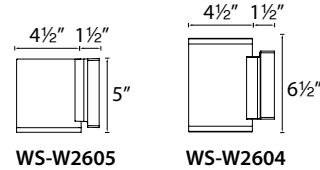

PRODUCT DESCRIPTION

Precise engineering using the latest energy efficient LED technology with a built-in reflector for superior optics; An appealing cylindrical profile with a powerful LED down light perfect for accent and wall wash lighting.

FEATURES

- Meets 2013 California Title 24 Efficiency
- IP65 rated, ETL & cETL wet location listed
- Solid aluminum construction
- Powder coat finishes
- Smooth and continuous ELV dimming
- 85 CRI
- 70,000 hour rated life

SPECIFICATIONS

Construction: Aluminum with etched glass.

Power: Integral driver in luminaire. 120V input.

Light Source: High output LED

Mounting: Mounts directly to junction box

Dimming: Dims to 10% with an electronic low voltage (ELV) dimmer.

Finish: Brushed Aluminum (AL), Black (BK), Bronze (BZ), Graphite (GH), White (WT).

Standards: Wet location listed. Dark Sky friendly.

FIXTURE PERFORMANCE

Model #	Distribution	Watt	Delivered Lumens	Efficacy
WS-W2605	Down	18W	1145	64 Lm/W
WS-W2604	Up & Down	32W	2196	69 Lm/W

ORDERING INFORMATION

Model	Distribution	Beam	Voltage	Watt	Delivered Lumens	Finish
WS-W26		20°	120V	32W	1098 x 2	AL Brushed Aluminum BK Black BZ Bronze GH Graphite WT White
		35°	120V	18W	1145	

WS-W26 -

Example: **WS-W2605-GH**

WAC Lighting
www.waclighting.com
Phone (800) 526.2588 • Fax (800) 526.2585

Headquarters/Eastern Distribution Center
44 Harbor Park Drive • Port Washington, NY 11050
Phone (516) 515.5000 • Fax (516) 515.5050

Western Distribution Center
1750 Archibald Avenue • Ontario, CA 91760
Phone (800) 526.2588 • Fax (800) 526.2585