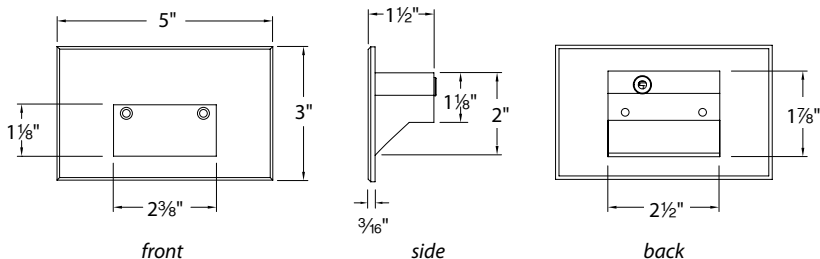

Fixture Type:

Catalog Number:

Project: _____

Location: _____

PRODUCT DESCRIPTION

Horizontal rectangle LEDme® Step Light. Designed for safety and style on stairways, patios, decks, balcony areas, walkways and building perimeters. Features an architectural design. Energy efficient for long-lasting indoor and outdoor lighting solutions. Creates an attractive, romantic impression at night.

FEATURES

- 316 marine grade cast stainless steel (SS) available
- Direct wiring, no driver needed
- Low profile, flush to wall aesthetics with no visible hardware
- Turtle friendly (AM, RD colors)
- 40,000 hour rated life
- Balanced lighting, free of shadows with minimum glare
- Up to 200 fixtures can be connected in parallel
- Replaceable LED module
- 5 year WAC Lighting product warranty

SPECIFICATIONS

Construction: Die-cast aluminum or 316 marine grade cast stainless steel

Power: Direct wiring, no remote driver needed. Input voltage: 120V or 277V AC 50/60Hz

Light Source: 3000K CCT Samsung HV-AC High Power LED, CRI: 85
Optional color lenses. Total power consumption of 3.9W

Mounting: Fits into 2" x 4" J-Box with minimum inside dimensions of 3"L x 2"W x 2"H

Includes bracket for J-Box mount. See next page for spacing recommendations

Dimming: Dim to 10% with electronic low voltage (ELV) dimmer
Approved dimmers: Lutron Skylark SELV-300P-WH and Leviton Vizia VPE04

Standards: IP66, UL & cUL Listed for wet locations

FIXTURE PERFORMANCE

Model #	Lm	Model #	Lm	Model #	Lm	Model #	Lm	Model #	Lm
WL-LED100-C-SS	45	WL-LED100-C-BK	31	WL-LED100-C-WT	68	WL-LED100-C-BN	31	WL-LED100-C-BZ	32
WL-LED100-AM-SS	28	WL-LED100-AM-BK	19	WL-LED100-AM-WT	38	WL-LED100-AM-BN	19	WL-LED100-AM-BZ	21
WL-LED100-RD-SS	3	WL-LED100-RD-BK	2	WL-LED100-RD-WT	4	WL-LED100-RD-BN	2	WL-LED100-RD-BZ	2
WL-LED100-BL-SS	5	WL-LED100-BL-BK	3	WL-LED100-BL-WT	8	WL-LED100-BL-BN	3	WL-LED100-BL-BZ	4
WL-LED100F-C-SS	37	WL-LED100F-C-BK	25	WL-LED100F-C-WT	58	WL-LED100F-C-BN	25	WL-LED100F-C-BZ	27
WL-LED100F-AM-SS	20	WL-LED100F-AM-BK	14	WL-LED100F-AM-WT	29	WL-LED100F-AM-BN	14	WL-LED100F-AM-BZ	15
WL-LED100F-RD-SS	2	WL-LED100F-RD-BK	1.5	WL-LED100F-RD-WT	3	WL-LED100F-RD-BN	1.5	WL-LED100F-RD-BZ	2
WL-LED100F-BL-SS	4	WL-LED100F-BL-BK	3	WL-LED100F-BL-WT	6	WL-LED100F-BL-BN	3	WL-LED100F-BL-BZ	3

ORDER NUMBER

Model #	Color	Finish
WL-LED100 120V WL-LED100F 277V	C White 3000K	SS Stainless Steel
	AM Amber 610nm	BK Black
	RD Red 640nm	WT White
	BL Blue 450nm	BN Brushed Nickel
		BZ Bronze