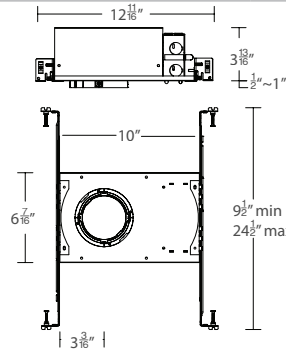

3.5" OCULUX ARCHITECTURAL Adjustable Downlight - R3CRDT, R3CRDL

WAC LIGHTING
Responsible Lighting®

Housings (Required) - Order separately from trims

Model

Color Temp

Input

R3CRN-11
IC-Rated, Airtight
New Construction

927	2700K	120V - 277V
930	3000K	
935	3500K	
940	4000K	

Example: **R3CRN-11-927**

FEATURES

- Adjustable LED light engine included with housing:
  Vertical Adjustment 0-30°, Horizontal Adjustment 365°
- Trim or trimless with die-cast spackle frame included.
- Accepts one optional honeycomb louver or optical lens.

GLARE CONTROL ACCESSORIES sold separately

LENS-16	HCL	Honeycomb Louver

LENS ACCESSORIES sold separately

LENS-16	AMB	Amber
	RED	Red
	FR	Frosted
	SPR	Spread
	BEL	Beam Elongating

waclighting.com
Phone (800) 526.2588
Fax (800) 526.2585

Headquarters/Eastern Distribution Center
44 Harbor Park Drive
Port Washington, NY 11050

Central Distribution Center
1600 Distribution Ct
Lithia Springs, GA 30122

Western Distribution Center
1750 Archibald Avenue
Ontario, CA 91760