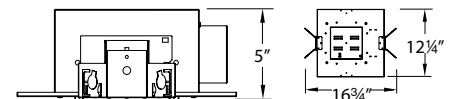

HOUSING ORDER NUMBER

Non-IC Rated, Airtight New Construction

MT-5LD125H-NA