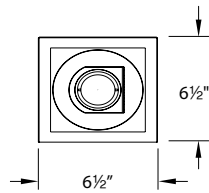

MT-5LD125 - 1 Light

Tesla LED Multiple Spots Energy Star®

WAC LIGHTING

Responsible Lighting®