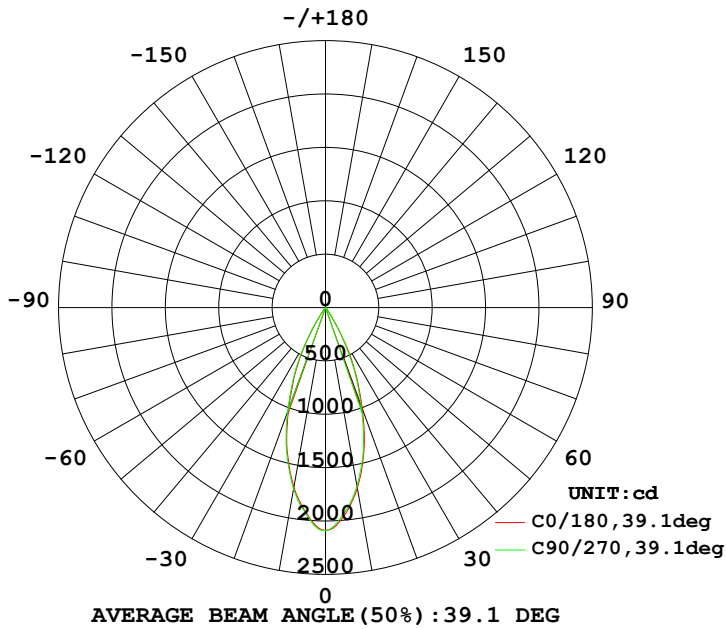

Phone (800) 526.2588 • Fax (800) 526.2585

40° Flood Beam Angle

20° Spot Beam Angle