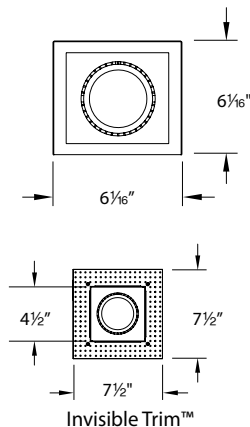

MT-4LD116 - 1 Light

4" LED Precision Multiples Energy Star®

WAC LIGHTING

Responsible Lighting®

Fixture Type:

Catalog Number:

Project:

Location:

SPECIFICATIONS

Construction: Die-cast aluminum heat sink painted black. Trim, housing and junction box are 20 gauge steel. Frame and hanger bars are heavy gauge galvanized steel.

J-Box: Seven knockouts and four Romex® style wiring connectors provided for ease of installation. Rated for branch wiring.

Driver: Universal (120V - 277V)

Light Source: High output LED (included with housing)

Dimming: 0-10V dimmer. Dim from 100%-10%

Mounting: Supplied with hanger bars, adjustable from 14 1/2"-25" to accommodate various joist construction and grid sizes. Hanger bars include a captive mounting "screw-nail" for ease of installation. Accommodates surface up to 1" thick. 5 1/8" x 5 1/8" cutout with trim, 5 1/8" x 5 1/8" cutout for Invisible Trim™. See instruction sheet for details on installation using spackle ring.

Finish: Abrasion resistant powder coat paint in Black (BK).

Standards: ETL & cETL listed.

Lenses

		Color	
LENS-16	<i>Colored Lens</i>	AMB	Amber
		BLU	Blue
		GRN	Green
		RED	Red
		YEL	Yellow
LENS-16-UVF	<i>UV Filter Lens</i>		
LENS-16-FR	<i>Frosted Lens</i>		
LENS-16-SPR	<i>Spread Lens</i>		
LENS-16-BEL	<i>Beam Elongating Lens</i>		

PRODUCT DESCRIPTION

Retractable spot lights adjustable up to 90° from vertical

FEATURES

- Energy Star® rated
- Non-IC rated housings
- Invisible Trim™ is designed to sit flush with the ceiling for a clean, architectural look
- Spot and Flood beam spreads
- 90° vertical adjustment and 350° horizontal rotation
- Accepts one replacement lens
- 50,000 hour rated life
- 5 year WAC Lighting product warranty

FIXTURE PERFORMANCE

Model	Beam	Color Temp	Watts	Lumens	Efficacy	CRI
MT-4LD116N-S927	20°	2700K	13.5W	790	59 Lm/W	90
MT-4LD116N-F927	40°			795	58 Lm/W	
MT-4LD116N-S27	20°	2700K	16W	920	58 Lm/W	85
MT-4LD116N-F27	40°			905	57 Lm/W	
MT-4LD116N-S930	20°	3000K	13.5W	815	60 Lm/W	90
MT-4LD116N-F930	40°			800	59 Lm/W	
MT-4LD116N-S30	20°	3000K	16W	960	60 Lm/W	85
MT-4LD116N-F30	40°			940	59 Lm/W	
MT-4LD116N-S35	20°	3500K	16W	975	61 Lm/W	85
MT-4LD116N-F35	40°			960	60 Lm/W	
MT-4LD116N-S40	20°	4000K	16W	1100	69 Lm/W	85
MT-4LD116N-F40	40°			1080	68 Lm/W	

HOUSING ORDER NUMBER

Model	Beam	Color Temp	Rated	Finish
MT-4LD116N	S 20° F 40°	927 2700K (90 CRI)	Non-IC	BK Black
		27 2700K		
		930 3000K (90 CRI)		
		30 3000K		
		35 3500K		
40 4000K				

MT-4LD116N - - - **BK**

Example: **MT-4LD116N-S27-BK**