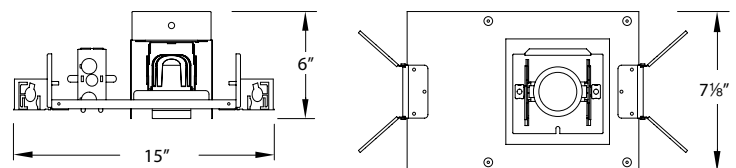

TRIM ORDER NUMBER

Trim

MT-4LD116T-WT

Invisible Trim™

MT-4LD116TL-WT

WAC Lighting

www.waclighting.com

Phone (800) 526.2588 • Fax (800) 526.2585

Headquarters/Eastern Distribution Center

44 Harbor Park Drive • Port Washington, NY 11050

Phone (516) 515.5000 • Fax (516) 515.5050

Western Distribution Center

1750 Archibald Avenue • Ontario, CA 91760

Phone (800) 526.2588 • Fax (800) 526.2585