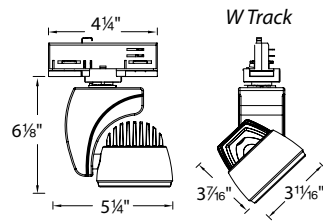

REFLEX – model: LED27

LEDme® Track Luminaire

WAC LIGHTING

Responsible Lighting®

Fixture Type:

Catalog Number:

Project:

Location:

PRODUCT DESCRIPTION

High performance and precise thermal management with robust die-cast construction makes this luminaire perfect for general, accent and wall wash applications in residential and commercial environments. For use with WAC Lighting's 120V Track system and compatible with other manufacturer's track (consult factory for specific brands).

FEATURES

- Energy Star® rated
- Accepts one lens/accessory
- 360° horizontal rotation and 180° vertical aiming
- Free of projected heat, UV and IR radiation
- Replaceable LED module (consult factory)
- Alternate beam angles may be ordered separately
- 100,000 hour rated life
- 5 year WAC Lighting product warranty

SPECIFICATIONS

Construction: Die-cast aluminum.

Driver: 120VAC 50/60Hz, 700mA current.
High power factor >0.9. Max Load: 27W.

Dimming: No

Light Source: High output LED.

Finish: Black (BK), Dark Bronze (DB), Platinum (PT) and White (WT) powder coat paint.

Standards: ETL & cETL Listed.

FIXTURE PERFORMANCE

Model #	Beam	Voltage	Color Temp	Power	Lumens	Efficacy	CBCP	CRI
LED27S-27	20°	120V	2700K	27W	1530	57 Lm/W	5870	85
LED27F-27	40°				1420	53 Lm/W	1885	
LED27S-30	20°	120V	3000K	27W	1830	68 Lm/W	5555	85
LED27F-30	40°				1470	55 Lm/W	1820	
LED27S-35	20°	120V	3500K	27W	1855	69 Lm/W	7455	85
LED27F-35	40°				1670	62 Lm/W	2230	
LED27S-40	20°	120V	4000K	27W	1890	70 Lm/W	7120	85
LED27F-40	40°				1725	64 Lm/W	2240	
LED27S-27	20°	277V	2700K	27W	1530	57 Lm/W	5870	85
LED27F-27	40°				1420	53 Lm/W	1885	
LED27S-30	20°	277V	3000K	27W	1830	68 Lm/W	5555	85
LED27F-30	40°				1470	55 Lm/W	1820	
LED27S-35	20°	277V	3500K	27W	1855	69 Lm/W	7455	85
LED27F-35	40°				1670	62 Lm/W	2230	
LED27S-40	20°	277V	4000K	27W	1890	70 Lm/W	7120	85
LED27F-40	40°				1725	64 Lm/W	2240	

ORDER NUMBER

Track System	Model	Watt	Beam	Color Temp	Finish
H H Track	LED27	27W	S 20°	27 2700K	BK Black
L L Track				30 3000K	WT White
J J/J2 Track				35 3500K	PT Platinum
WTK W Track 120V	LED27	27W	F 45°	30 3000K	BK Black
WHK W Track 277V				35 3500K	PT Platinum
				40 4000K	WT White
HM1 Flexrail™					DB Dark Bronze
					PT Platinum

LENSES & ACCESSORIES

Model	Color	Model	Finish
LENS-25 Color Lens	AMB Amber	FR	Frosted Lens
	BLU Blue		
	GRN Green		
	RED Red		
	YEL Yellow		
		SPR	Spread Lens
		BEL	Beam Elongating Lens

- **LED27** - -

Example: **WHK-LED27F-35-WT**

WAC Lighting

www.waclighting.com

Phone (800) 526.2588 • Fax (800) 526.2585

Headquarters/Eastern Distribution Center

44 Harbor Park Drive • Port Washington, NY 11050

Phone (516) 515.5000 • Fax (516) 515.5050

Western Distribution Center

1750 Archibald Avenue • Ontario, CA 91760

Phone (800) 526.2588 • Fax (800) 526.2585