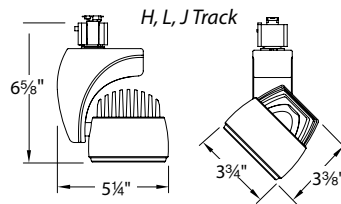

REFLEX – model: LED27

LEDme® Track Luminaire

WAC LIGHTING

Responsible Lighting®

Fixture Type:

Catalog Number:

Project:

Location:

PRODUCT DESCRIPTION

High performance and precise thermal management with robust die-cast construction makes this luminaire perfect for general, accent and wall wash applications in residential and commercial environments. For use with WAC Lighting's 120V Track system and compatible with other manufacturer's track (consult factory for specific brands).

FEATURES

- Energy Star® rated
- Accepts one lens/accessory
- 360° horizontal rotation and 180° vertical aiming
- Free of projected heat, UV and IR radiation
- Replaceable LED module (consult factory)
- Alternate beam angles may be ordered separately
- 100,000 hour rated life
- 5 year WAC Lighting product warranty

SPECIFICATIONS

Construction: Die-cast aluminum.

Driver: 120VAC 50/60Hz, 700mA current.
High power factor >0.9. Max Load: 27W.

Dimming: No

Light Source: High output LED.

Finish: Black (BK), Dark Bronze (DB), Platinum (PT) and White (WT) powder coat paint.

Standards: ETL & cETL Listed.

FIXTURE PERFORMANCE

Model #	Beam	Voltage	Color Temp	Power	Lumens	Efficacy	CBCP	CRI
LED27S-27	20°	120V	2700K	27W	1530	57 Lm/W	5870	85
LED27F-27	40°				1420	53 Lm/W	1885	
LED27S-30	20°	120V	3000K	27W	1830	68 Lm/W	5555	85
LED27F-30	40°				1470	55 Lm/W	1820	
LED27S-35	20°	120V	3500K	27W	1855	69 Lm/W	7455	85
LED27F-35	40°				1670	62 Lm/W	2230	
LED27S-40	20°	120V	4000K	27W	1890	70 Lm/W	7120	85
LED27F-40	40°				1725	64 Lm/W	2240	
LED27S-27	20°	277V	2700K	27W	1530	57 Lm/W	5870	85
LED27F-27	40°				1420	53 Lm/W	1885	
LED27S-30	20°	277V	3000K	27W	1830	68 Lm/W	5555	85
LED27F-30	40°				1470	55 Lm/W	1820	
LED27S-35	20°	277V	3500K	27W	1855	69 Lm/W	7455	85
LED27F-35	40°				1670	62 Lm/W	2230	
LED27S-40	20°	277V	4000K	27W	1890	70 Lm/W	7120	85
LED27F-40	40°				1725	64 Lm/W	2240	

ORDER NUMBER

Track System	Model	Watt	Beam	Color Temp	Finish
H H Track	LED27	27W	S 20°	27 2700K	BK Black
L L Track				30 3000K	WT White
J J/J2 Track				35 3500K	PT Platinum
WTK W Track 120V	LED27	27W	F 45°	30 3000K	BK Black
WHK W Track 277V				35 3500K	PT Platinum
				40 4000K	WT White
HM1 Flexrail™					DB Dark Bronze
					PT Platinum

LENSES & ACCESSORIES

Model	Color	Model	Finish
LENS-25 Color Lens	AMB Amber	FR	Frosted Lens
	BLU Blue		
	GRN Green		
	RED Red		
	YEL Yellow		
		SPR	Spread Lens
		BEL	Beam Elongating Lens

- **LED27** - -

Example: **WHK-LED27F-35-WT**

WAC Lighting

www.waclighting.com

Phone (800) 526.2588 • Fax (800) 526.2585

Headquarters/Eastern Distribution Center

44 Harbor Park Drive • Port Washington, NY 11050

Phone (516) 515.5000 • Fax (516) 515.5050

Western Distribution Center

1750 Archibald Avenue • Ontario, CA 91760

Phone (800) 526.2588 • Fax (800) 526.2585