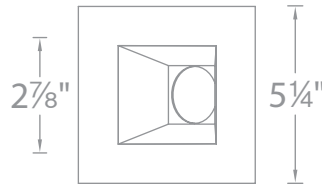

HR3LEDT918P

3.5" Tesla™ Pro LED 30°-45° Adjustable Trim

WAC LIGHTING

Responsible Lighting®

Fixture Type:

Catalog Number:

Project:

Location:

PRODUCT DESCRIPTION

Minimum profile, square 30° to 45° adjustable trim with interior open reflector.

FEATURES

- 3.5" aperture
- Energy Star® rated (see below for list of models)
- Damp location listed
- 30° visual cutoff angle for glare control
- Ideal for sloped ceiling applications
- 5 year WAC Lighting product warranty

SPECIFICATIONS

Construction: Durable die-cast aluminum construction with borosilicate glass lens. Extruded aluminum heat sink.

Light Source: Utilizes one 22W LED, CRI: 85 & 90+

Dimming: 0-10V Dimming: 100%-10%
ELV Dimming: 100%-15% (120V only)

Mounting: Three heavy gauge retention clips hold trim firmly to housing.

Finish: White (WT) powder coat paint and electroplated Brushed Nickel (BN) and Copper Bronze (CB).

Standards: ETL & cETL Listed. See table below for Energy Star® qualifying products.

TRIMS

Model#	Beam	Color Temp	CRI	Lumens	CBCP	Energy Star®	Finish
HR3LEDT918P 30°-45° Adjustable	N 26°	827 2700K	85	1000	2537	Yes	BN Brushed Nickel CB Copper Bronze WT White
		927 2700K	90	845	2177	No	
		830 3000K	85	1045	2665	Yes	
		930 3000K	90	950	2460	Yes	
		835 3500K	85	1135	2933	Yes	
		840 4000K	85	1150	2916	Yes	
	F 38°	827 2700K	85	955	1569	Yes	
		927 2700K	90	825	1351	No	
		830 3000K	85	1015	1662	Yes	
		930 3000K	90	925	1509	Yes	
		835 3500K	85	1090	1509	Yes	
		840 4000K	85	1115	1834	Yes	

HR3LEDT918P

Example: HR3LEDT918PF835CB

COMPATIBLE HOUSINGS See individual housing spec sheets for complete information.

Model	Input	Notes
HR-3LED-H18D1-ICA	120V-277V	Allows adjustment in one direction when used with adjustable trims Ceiling thickness: 1/2" - 3/4"
HR-3LED-H18D1-ICAC		
HR-3LED-H18D-ICA	120V-277V	Allows adjustment in any direction when used with adjustable trims Ceiling thickness: 1/2" - 3/4"
HR-3LED-H18D-ICAC		
HR-3LED-H18D-EMICA		

REPLACEMENT MODULES

Reflectors

Narrow Flood **SL-REF-BL10-1-N**
Flood **SL-REF-BL10-1-F**

LED

2700K	85 CRI	BXRC-27E1000-B-03
2700K	90 CRI	BXRC-27G1000-B-03
3000K	85 CRI	BXRC-30E1000-B-03
3000K	90 CRI	BXRC-30G1000-B-03
3500K	85 CRI	BXRC-35E1000-B-03
4000K	85 CRI	BXRC-40E1000-B-03

wacighting.com
Phone (800) 526.2588
Fax (800) 526.2585

Headquarters/Eastern Distribution Center
44 Harbor Park Drive
Port Washington, NY 11050

Central Distribution Center
1600 Distribution Ct
Lithia Springs, GA 30122

Western Distribution Center
1750 Archibald Avenue
Ontario, CA 91760