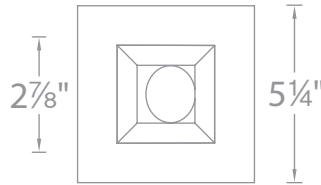

HR3LEDT518P

3.5" Tesla™ Pro LED Square 0-30° Adjustable

WAC LIGHTING

Responsible Lighting®

Fixture Type:

Catalog Number:

Project:

Location:

PRODUCT DESCRIPTION

Minimum profile, square 0° to 30° adjustable trim with interior open reflector.

FEATURES

- 3.5" aperture
- Energy Star® rated
- Damp location listed
- 30° visual cutoff angle for glare control
- Adjustable fixtures are ideal for sloped ceiling applications
- 5 year WAC Lighting product warranty

SPECIFICATIONS

Construction: Durable die-cast aluminum construction with borosilicate glass lens. Extruded aluminum heat sink.

Light Source: Utilizes one 22W LED, CRI: 85 & 90+

Dimming: 0-10V Dimming: 100%-10%
ELV Dimming: 100%-15% (120V only)

Mounting: Three heavy gauge retention clips hold trim firmly to housing.

Finish: White (WT) powder coat paint and electroplated Brushed Nickel (BN) and Copper Bronze (CB).

Standards: ETL & cETL Listed. See table below for Energy Star® qualifying products.

TRIMS

Model#	Beam	Color Temp	CRI	Lumens	CBCP	Energy Star®	Finish
HR3LEDT518P <i>0° to 30° Adjustable</i>	N 30°	827 2700K	85	1135	2469	Yes	BN Brushed Nickel CB Copper Bronze WT White
		927 2700K	90	950	2092	Yes	
		830 3000K	85	1165	2540	Yes	
		930 3000K	90	1065	2381	Yes	
		835 3500K	85	1270	2791	Yes	
		840 4000K	85	1295	2792	Yes	
	F 52°	827 2700K	85	1100	1358	Yes	
		927 2700K	90	990	1258	Yes	
		830 3000K	85	1140	1435	Yes	
		930 3000K	90	1030	1303	Yes	
		835 3500K	85	1230	1550	Yes	
		840 4000K	85	1265	1580	Yes	

HR3LEDT518P

Example: HR3LEDT518PF835BN

COMPATIBLE HOUSINGS See individual housing spec sheets for complete information.

Model	Input	Notes
HR-3LED-H18D1-ICA <i>New Construction IC-Rated, Airtight</i>	120V -277V	Allows adjustment in one direction when used with adjustable trims Ceiling thickness: 1/2" - 3/4"
HR-3LED-H18D1-ICAC <i>New Construction IC-Rated, Airtight Chicago Plenum</i>		
HR-3LED-H18D-ICA <i>New Construction IC-Rated, Airtight</i>	120V -277V	Allows adjustment in any direction when used with adjustable trims Ceiling thickness: 1/2" - 3/4"
HR-3LED-H18D-ICAC <i>New Construction IC-Rated, Airtight Chicago Plenum</i>		
HR-3LED-H18D-EMICA <i>New Construction IC-Rated, Airtight Emergency Backup Battery</i>		

REPLACEMENT MODULES

Reflectors

Narrow Flood **SL-REF-BL10-1-N**
Flood **SL-REF-BL10-1-F**

LED

2700K	85 CRI	BXRC-27E1000-B-03
2700K	90 CRI	BXRC-27G1000-B-03
3000K	85 CRI	BXRC-30E1000-B-03
3000K	90 CRI	BXRC-30G1000-B-03
3500K	85 CRI	BXRC-35E1000-B-03
4000K	85 CRI	BXRC-40E1000-B-03

wacighting.com
Phone (800) 526.2588
Fax (800) 526.2585

Headquarters/Eastern Distribution Center
44 Harbor Park Drive
Port Washington, NY 11050

Central Distribution Center
1600 Distribution Ct
Lithia Springs, GA 30122

Western Distribution Center
1750 Archibald Avenue
Ontario, CA 91760