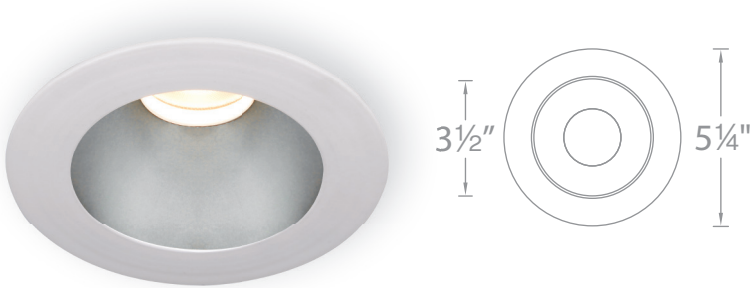

HR3LED118P

3.5" Tesla™ Pro LED Downlight Trim

WAC LIGHTING

Responsible Lighting®

Fixture Type:

Catalog Number:

Project:

Location:

PRODUCT DESCRIPTION

Minimum profile, round downlight trim with interior open reflector

FEATURES

- 3.5" aperture
- Energy Star® rated
- Damp location listed
- 30° visual cutoff angle for glare control
- 5 year WAC Lighting product warranty

SPECIFICATIONS

Construction: Durable die-cast aluminum construction with borosilicate glass lens. Extruded aluminum heat sink.

Light Source: Utilizes one 22W LED, CRI: 85 & 90+

Dimming: 0-10V Dimming: 100%-10%
ELV Dimming: 100%-15% (120V only)

Mounting: Three heavy gauge retention clips hold trim firmly to housing.

Finish: White (WT) powder coat paint and electroplated Brushed Nickel (BN) and Copper Bronze (CB).

Standards: ETL & cETL Listed. See table below for Energy Star® qualifying products.

TRIMS

Model#	Beam	Color Temp	CRI	Lumens	CBCP	Energy Star®	Finish
HR3LED118P <i>Open Reflector</i>	N 30°	827 2700K	85	1165	2536	Yes	HBN Haze/Brushed Nickel HCB Haze/Copper Bronze HWT Haze/White BBN Specular Black/Brushed Nickel BCB Specular Black/Copper Bronze BWT Specular Black/White BN Brushed Nickel CB Copper Bronze WT White
		927 2700K	90	970	2130	Yes	
		830 3000K	85	1195	2565	Yes	
		930 3000K	90	1110	2438	Yes	
		835 3500K	85	1325	2907	Yes	
		840 4000K	85	1365	3011	Yes	
	F 55°	827 2700K	85	1130	1389	Yes	
		927 2700K	90	935	1161	Yes	
		830 3000K	85	1174	1436	Yes	
		930 3000K	90	1100	1386	Yes	
		835 3500K	85	1280	1580	Yes	
		840 4000K	85	1335	1634	Yes	

HR3LED118P

Example: HR3LED118PF930BCB

COMPATIBLE HOUSINGS See individual housing spec sheets for complete information.

Model	Input	Notes
HR-3LED-H18D1-ICA	120V -277V	Ceiling thickness: 1/2" - 3/4"
HR-3LED-H18D1-ICAC		
HR-3LED-H18D-ICA	120V -277V	Ceiling thickness: 1/2" - 3/4"
HR-3LED-H18D-ICAC		
HR-3LED-H18D-EMICA		
HR-3LED-H18D-A	120V -277V	Requires 3" of clearance from insulation on all sides
HR-3LED-R18D-A		Ceiling thickness: 1/2" - 1"

REPLACEMENT MODULES

Reflectors

Narrow Flood **SL-REF-BL10-1-N**
Flood **SL-REF-BL10-1-F**

LED

2700K	85 CRI	BXRC-27E1000-B-03
2700K	90 CRI	BXRC-27G1000-B-03
3000K	85 CRI	BXRC-30E1000-B-03
3000K	90 CRI	BXRC-30G1000-B-03
3500K	85 CRI	BXRC-35E1000-B-03
4000K	85 CRI	BXRC-40E1000-B-03

wacighting.com
Phone (800) 526.2588
Fax (800) 526.2585

Headquarters/Eastern Distribution Center
44 Harbor Park Drive
Port Washington, NY 11050

Central Distribution Center
1600 Distribution Ct
Lithia Springs, GA 30122

Western Distribution Center
1750 Archibald Avenue
Ontario, CA 91760