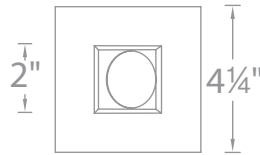

HR2LEDT509P

2" Tesla™ Pro LED Square 0-30° Adjustable

WAC LIGHTING

Responsible Lighting®

Fixture Type:

Catalog Number:

Project:

Location:

PRODUCT DESCRIPTION

Minimum profile, square 0° to 30° adjustable trim with interior open reflector.

FEATURES

- 2" aperture
- Energy Star® rated
- CEC Title 24 Compliant (see below for list of models)
- Damp location listed
- 30° visual cutoff angle for glare control
- Adjustable fixtures are ideal for sloped ceiling applications
- 5 year WAC Lighting product warranty

SPECIFICATIONS

Construction: Durable die-cast aluminum construction with borosilicate glass lens. Extruded aluminum heat sink.

Light Source: Utilizes one 14.5W LED, CRI: 85 & 90+

Dimming: 0-10V Dimming: 100%-10%
ELV Dimming: 100%-15% (120V only)

Mounting: Two heavy gauge retention clips hold trim firmly to housing

Finish: White (WT) powder coat paint and electroplated Brushed Nickel (BN) and Copper Bronze (CB).

Standards: ETL & cETL Listed. See table below for Energy Star® and 2013 California Title 24 qualifying products.

TRIMS

Model#	Beam	Color Temp	CRI	Lumens	CBCP	Energy Star®	2013 Title 24	Finish
HR2LEDT509P 0°-30° Adjustable	N 30°	827 2700K	85	795	1870	Yes	No	BN Brushed Nickel CB Copper Bronze WT White
		927 2700K	90	645	1504	Yes	Yes	
		830 3000K	85	820	1895	Yes	No	
		930 3000K	90	740	1801	Yes	Yes	
		835 3500K	85	895	2075	Yes	No	
		840 4000K	85	910	2164	Yes	No	
	F 45°	827 2700K	85	765	1066	Yes	No	
		927 2700K	90	620	876	Yes	No	
		830 3000K	85	800	1099	Yes	No	
		930 3000K	90	705	988	Yes	Yes	
		835 3500K	85	860	1205	Yes	No	
		840 4000K	85	870	1226	Yes	No	

HR2LEDT509P

Example: HR2LEDT509PF835BN

COMPATIBLE HOUSINGS See individual housing spec sheets for complete information.

REPLACEMENT MODULES

Model	Input	Notes
HR-2LED-H09D-ICA	120V-277V	Ceiling thickness: 1/2" - 3/4"
HR-2LED-H09D-ICAC		
HR-2LED-R09D-A	120V-277V	Does not accommodate adjustments for T309P, T409P, T509P Requires 3" of clearance from insulation on all sides Ceiling thickness: 1/2" - 1"

Reflectors	
Narrow Flood	SL-REF-BL10-1-N
Flood	SL-REF-BL10-1-F

LED	
2700K 85 CRI	BXRC-27E1000-B-03
2700K 90 CRI	BXRC-27G1000-B-03
3000K 85 CRI	BXRC-30E1000-B-03
3000K 90 CRI	BXRC-30G1000-B-03
3500K 85 CRI	BXRC-35E1000-B-03
4000K 85 CRI	BXRC-40E1000-B-03

wacighting.com
Phone (800) 526.2588
Fax (800) 526.2585

Headquarters/Eastern Distribution Center
44 Harbor Park Drive
Port Washington, NY 11050

Central Distribution Center
1600 Distribution Ct
Lithia Springs, GA 30122

Western Distribution Center
1750 Archibald Avenue
Ontario, CA 91760