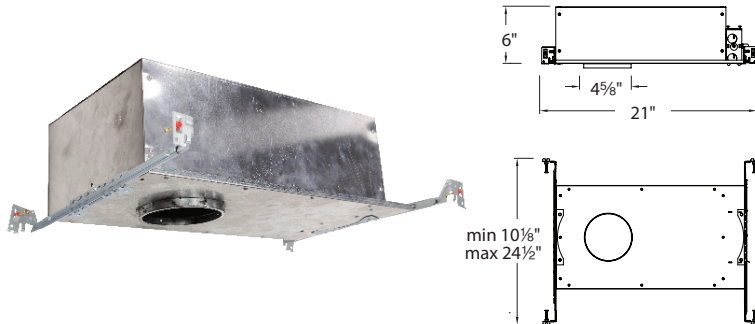

HR-3LED-H18D1-ICA

3.5" Tesla™ New Construction Housing

120V – IC-Rated – Airtight

WAC LIGHTING

Responsible Lighting®

Fixture Type:

Catalog Number:

Project:

Location:

PRODUCT DESCRIPTION

IC-Rated, airtight new construction housing. For use with HR-3LED series trims.

FEATURES

- Cutout: 4⁵/₈"
- 120V AC 50/60Hz input
- IC-Rated
- Airtight
- May be dimmed with electronic low voltage (ELV) dimmer (120V Only)
- Accommodates ceiling thickness from 1/2"-3/4"
- UL and CUL Listed
- 5 year WAC Lighting product warranty

ORDER NUMBER

HR-3LED-H18D1-ICA

SPECIFICATIONS

Construction: Housing and junction box are 20 gauge steel. Frame and hanger bars are heavy gauge galvanized steel.

J-Box: Seven knockouts and four Romex® style wiring connectors provided for ease of installation. Rated for branch wiring.

Driver: 120V Input. Consult factory for 277V option.

Mounting: Supplied with hanger bars, adjustable from 10¹/₈"-24¹/₂" to accommodate various joist construction and grid sizes. Hanger bars include a captive mounting "screw-nail" for ease of installation. Accommodates surfaces from 1/2"-3/4" thick. 4⁵/₈" cutout hole.