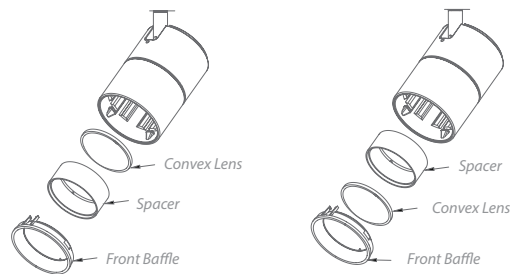

SPECIFICATIONS

Construction: Die-cast aluminum with removable PC lens cap for easy change of lenses or accessories

Finish: Platinum (PT).

Driver: Input voltage: 120VAC 50/60Hz.

Light Source: High Voltage AC LED module.

LED202 track luminaires come with BeamShift™, allowing in-field change of beam angle simply by changing the location of the lens with a simple flat-head screwdriver.

Flood 40° Configuration
Convex Lens located behind the spacer