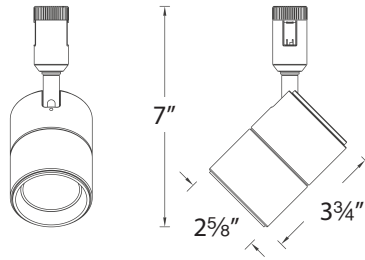

Model: HM1-LED202

AC LED Track Luminaire

WAC LIGHTING

Responsible Lighting®

Fixture Type:

Catalog Number:

Project:

Location:

PRODUCT DESCRIPTION

LED202 track luminaire offers driverless AC LED technology and easy change of beam angles in field. Superior light output in a small, unobtrusive design. The high output LEDs outperform halogen 50W MR16. Developed for upscale residential and commercial environments.

FEATURES

- Driverless AC LED technology
- Compact integrated design
- Easy change of beam angles in field
- Outperforms halogen 50W MR16
- Consistent high quality beam pattern
- Accommodates 1 lens accessory
- 360° horizontal and 90° vertical aiming
- 50,000 hour rated life
- 5 year WAC Lighting product warranty

SPECIFICATIONS

Construction: Die-cast aluminum with removable PC lens cap for easy change of lenses or accessories

Finish: Platinum (PT).

Driver: Input voltage: 120VAC 50/60Hz.

Light Source: High Voltage AC LED module.

Dimming: Dims to 10%-100% with electronic low voltage (ELV) dimmer. Compatible with LUTRON SELV-300P, DVELV-300P and LEVITON MLE03-1.

Standards: ETL & cETL Listed. Energy Star Rated.

BEAMSHIFT™ TECHNOLOGY

LED202 track luminaires come with BeamShift™, allowing in-field change of beam angle simply by changing the location of the lens with a simple flat-head screwdriver.