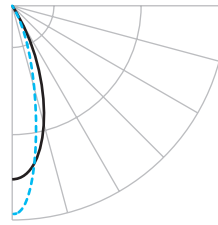

Distance	FC	L	W
4 ft	75	1.8	1.8
6 ft	33	2.7	2.7
8 ft	19	3.5	3.5
10 ft	12	4.4	4.4

LED202-30

40° beam

FC	L	W
60	2.9	2.9
27	4.4	4.4
15	5.8	5.8
10	7.3	7.3

45° Aiming Angle (ceiling to wall)

LED202-30

25° beam

Distance	FC	L	W
4 ft	26	3.7	2.5
6 ft	12	5.6	3.8
8 ft	7	7.5	5.0
10 ft	4	9.3	6.3

LED202-30

40° beam

FC	L	W
21	6.7	4.1
9	10.1	6.2
5	13.4	8.2
3	16.8	10.3

PHOTOMETRY

— 40°

- - - 25°

WAC Lighting

www.waclighting.com