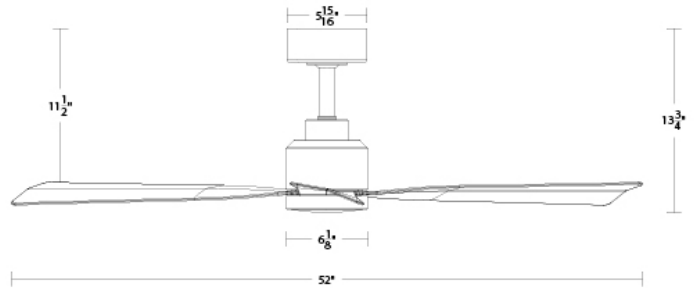

CLEAN 52" Ceiling Fan
F-003L

WAC FANS LIMITED

PRODUCT DESCRIPTION

A smart fan with minimalist appeal. It perfectly suits a range of design styles without overpowering. Convenient wall and remote control options provide flexibility and ease of use, while a whisper-quiet and energy-efficient DC motor powers the ABS blades.

SPECIFICATIONS

Construction: Aluminum
Blade: 14° Pitch, 54" sweep, ABS
Downrod: 3/4"W X 6"H included
Mounting Slope: Up to 30°
Wire: 80"
Hanging Weight: 17 lbs
Total Power: 45W
Standards: UL/cUL Wet Location listed, Title 24 Compliant, Title 20 Compliant, Energy Star Rated

FEATURES

- 6 fan speeds through both Summer and Winter Modes
- Silent DC motor
- Includes remote control with wall cradle
- Wall control for 3, 4-way control sold separately
- Compatible with WAC app

LUMINAIRE PERFORMANCE

Light Source: LED
Light Wattage: 13W
Dimming: Integrated
Color Temperature: 3000K
Rated Life: 50,000 Hours

AIRFLOW/ENERGY EFFICIENCY

Airflow CFM: 4039 (weighted-average)/6027 (high)
Energy Use (W): 21 (weighted-average)/30 (high)
Estimated Yearly Energy Cost ($): 6 (weighted-average)
Efficiency (CFM/W): 188 (weighted-average)/201 (high)

Motor Type

DC125NS sensorless DC motor

ORDER NUMBER

Model	LED Lumens	Delivered Lumens	Housing	Blade
F-003L	1110	376	BA <i>Brushed Aluminum</i>	TT <i>Titanium Silver</i>
			MB <i>Matte Black</i>	MB <i>Matte Black</i>
			MW <i>Matte White</i>	MW <i>Matte White</i>

Example: F-003L-MB

The WAC app synchronizes seamlessly with smart home devices you already own

www.WACLighting.com
Phone (866) 810.6615
Fax (800) 526.2585

Headquarters/Eastern Distribution Center
44 Harbor Park Drive
Port Washington, NY 11050

Central Distribution Center
1600 Distribution Ct
Lithia Springs, GA 30122

Western Distribution Center
1750 Archibald Avenue
Ontario, CA 91760