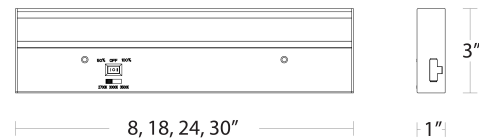

LINE DRAWING