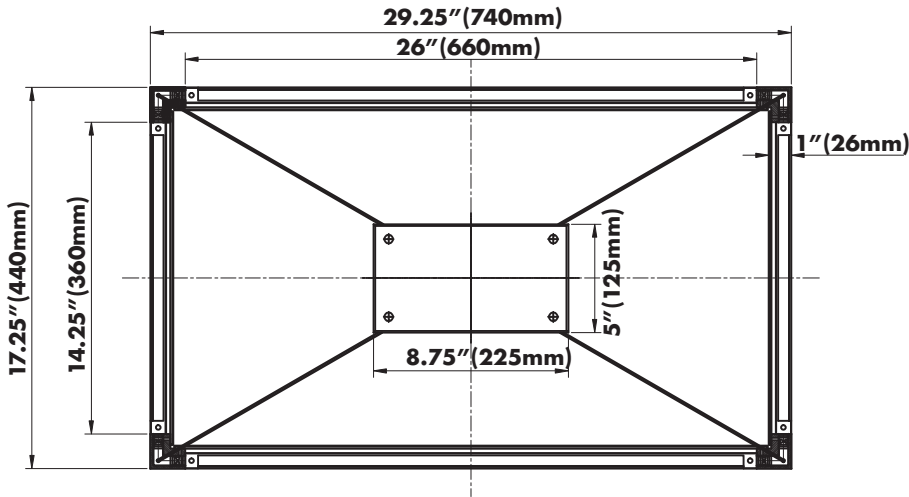

SPECIFICATIONS

• LUMENS	2739LM
• WATTS	43W
• VOLTAGE	120V
• CRI	90
• CCT	3000K
• IP RATED	DRY LOCATION
• MATERIAL	ALUMINUM / ACRYLIC
• FINISH	BLACK
• LIFETIME	50,000 HOURS
• DIMMABLE	YES
• SHADE SHAPE	RECTANGULAR
• SHADE MATERIAL	ALUMINUM / ACRYLIC
• SHADE COLOR	BLACK
• WARRANTY	5-YEAR LIMITED

THE MEASUREMENTS ARE ROUNDED TO THE NEAREST 1/4"

AVAILABLE FINISHES