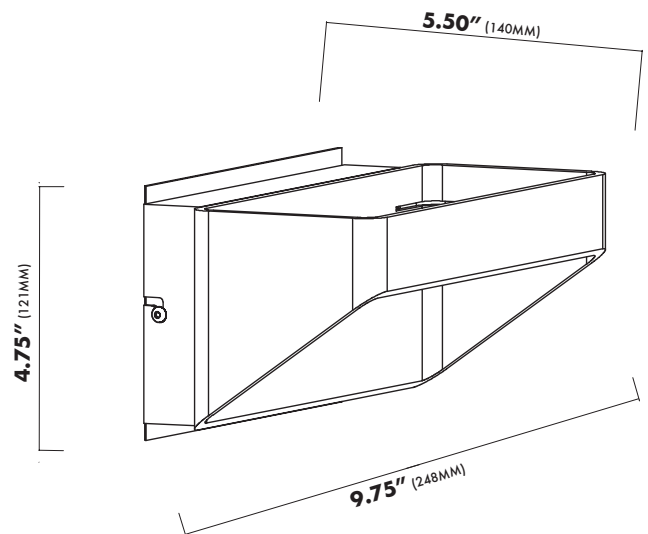

MODEL# VMW15710 DIMENSIONS

OVERALL: 9.75" x 5.50" x 4.75" (248MM x 140MM x 121MM)

THE MEASUREMENTS ARE ROUNDED TO THE NEAREST 1/4"

AVAILABLE FINISHES

AL