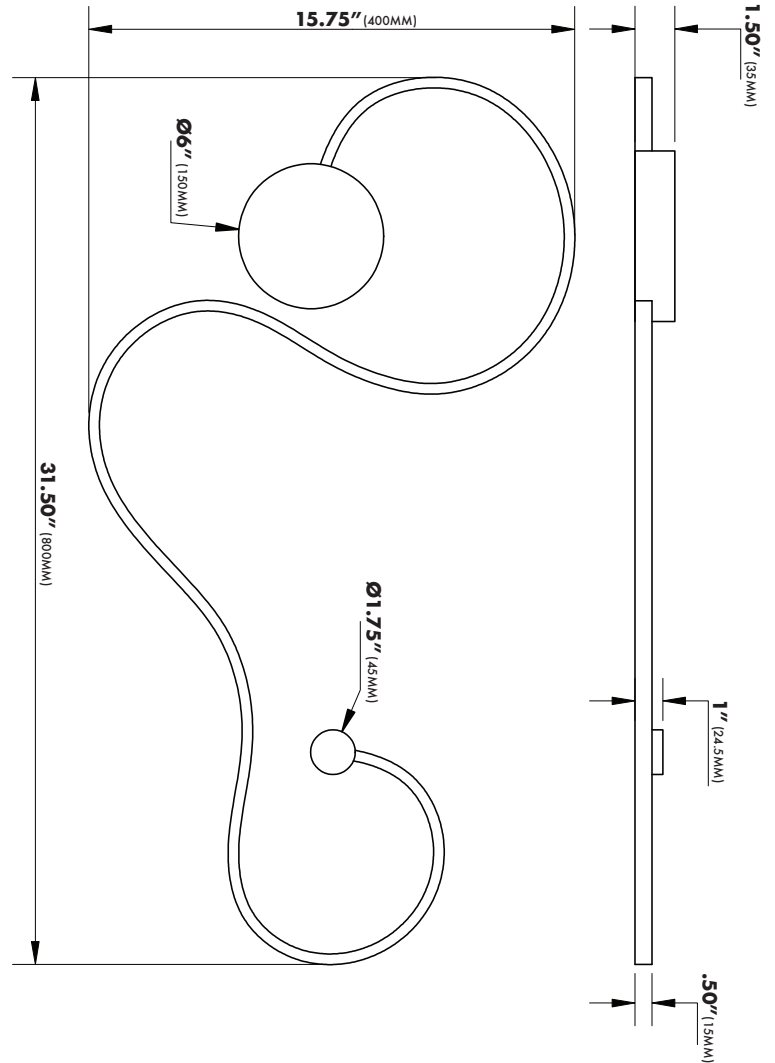

**FEATURES**

- Aluminum Body / Acrylic Prismatic Lens
- 1157 Lumens
- 18 Watts / 120 Volts
- 3000 Kelvin Color Temperature
- Dimmable LED (15% - 100%) with ELV - Electric Low Voltage Dimmers
- Dry Rated

**MODEL# VMW12450  
DIMENSIONS**

OVERALL: **31.50" x 15.75" x 1.50"** (800MM x 400MM x 35MM)

THE MEASUREMENTS ARE ROUNDED TO THE NEAREST 1/4"

**AVAILABLE FINISHES**

AL

BL