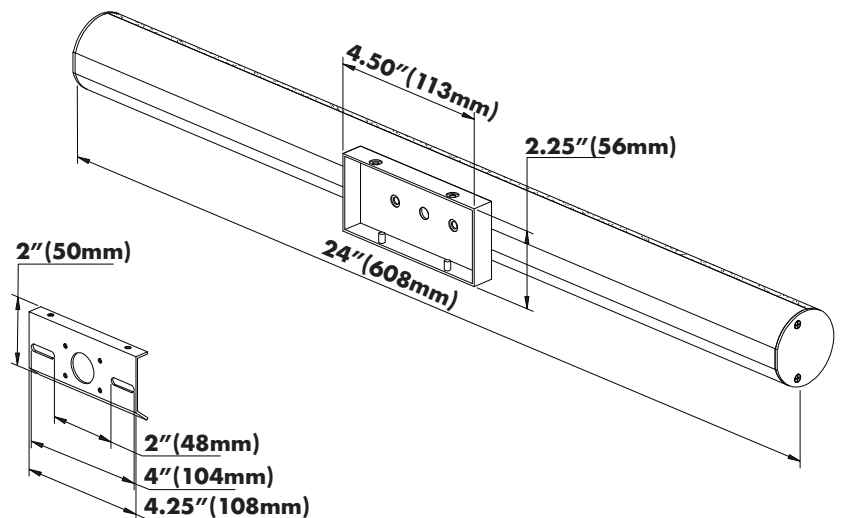

**SPECIFICATIONS**

• LUMENS	932LM
• WATTS	24W
• VOLTAGE	120V
• CRI	90
• CCT	3000K
• IP RATED	DAMP LOCATION
• MATERIAL	ALUMINUM / GLASS / IRON
• FINISH	ALUMINUM / WHITE
• LIFETIME	50,000 HOURS
• DIMMABLE	YES, AC LED
• SHADE SHAPE	CIRCULAR
• SHADE MATERIAL	ALUMINUM / ACRYLIC
• SHADE COLOR	WHITE
• WARRANTY	5-YEAR LIMITED

THE MEASUREMENTS ARE ROUNDED TO THE NEAREST 1/4"

**AVAILABLE FINISHES**