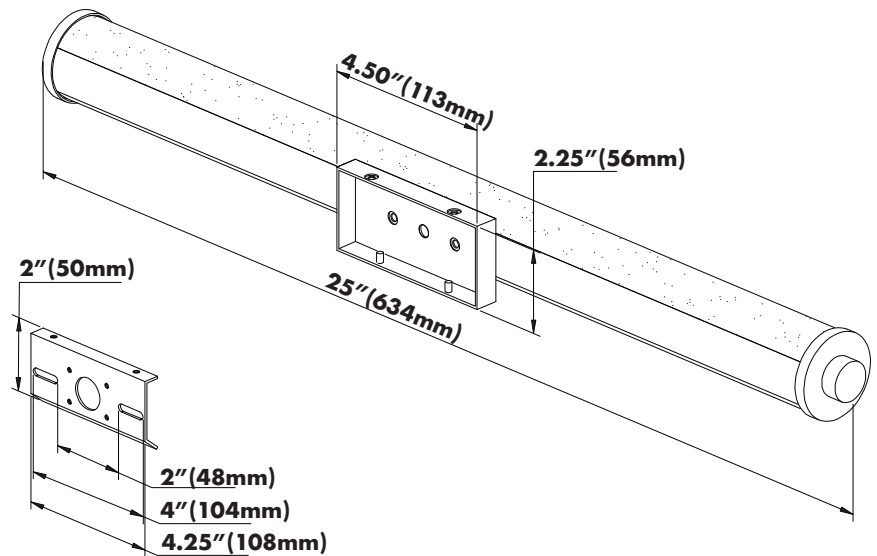

SPECIFICATIONS

• LUMENS	1552LM
• WATTS	25W
• VOLTAGE	120V
• CRI	90
• CCT	3000K
• IP RATED	DAMP LOCATION
• MATERIAL	ALUMINUM / GLASS / IRON
• FINISH	ALUMINUM / CHROME
• LIFETIME	50,000 HOURS
• DIMMABLE	YES, AC LED
• SHADE SHAPE	CIRCULAR
• SHADE MATERIAL	ALUMINUM / ACRYLIC
• SHADE COLOR	WHITE
• WARRANTY	5-YEAR LIMITED

THE MEASUREMENTS ARE ROUNDED TO THE NEAREST 1/4"

AVAILABLE FINISHES