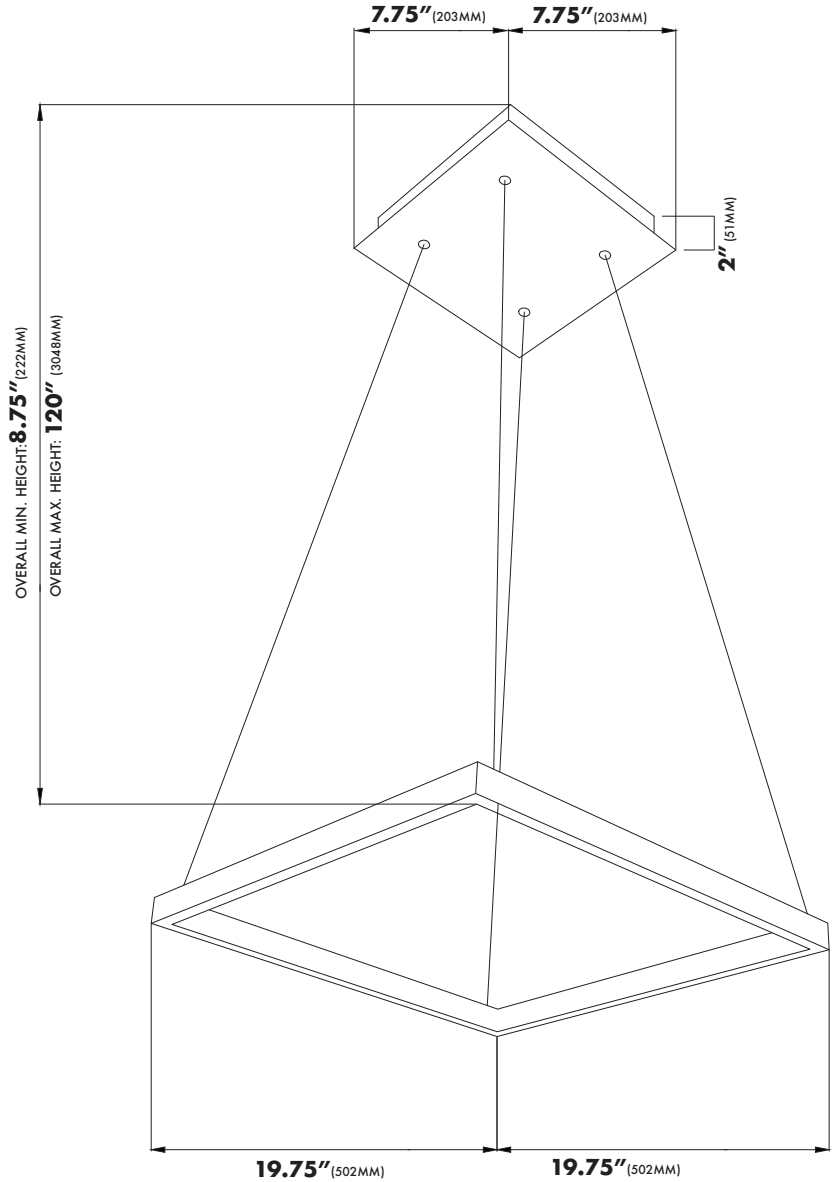

FEATURES

- Aluminum Body / Acrylic Prismatic Lens
- Suspension Fixture w/ Angle and Height Adjustable Cables
- 1377.02 Lumens
- 38 Watts / 120 Volts / >90 CRI
- 3000 Kelvin Color Temperature
- Dimmable LED (15% - 100%) with ELV - Electric Low Voltage Dimmers
- Dry Rated

**MODEL# VMC31620
DIMENSIONS**

CANOPY: 7.75" x 7.75" x 2" (203MM x 203MM x 51MM)

OVERALL MAX. HEIGHT: 120" (3048MM)

THE MEASUREMENTS ARE ROUNDED TO THE NEAREST 1/4"

AVAILABLE FINISHES

AL

BL