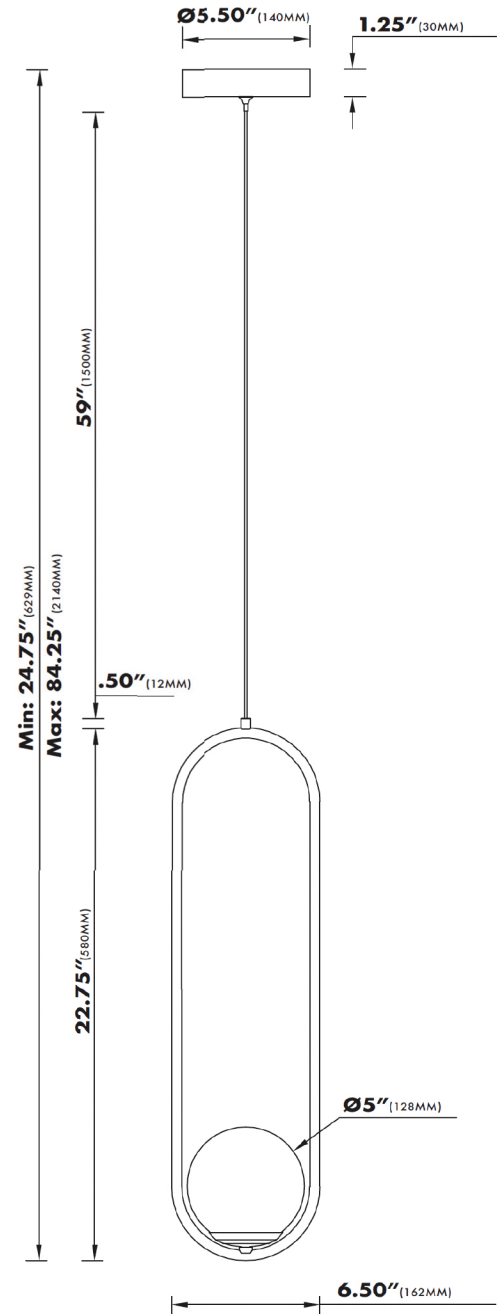

LED Pendant Light By VONN Lighting

VCP2105

PROJECT:

TYPE:

CATALOG #:

DATE:

Product Description

Capri VCP2105 7" Integrated LED Pendant Lighting Fixture in Antique Brass and Black with glass ball shaped shade.

Specifications

- Lumens: **699.2**
- Watts: **9.3 W**
- Voltage: **120 V**
- CRI: **90**
- CCT: **3000K**
- Dry Location: **IP20**
- Diffuser: **PC**
- Material: **Aluminum, glass**
- Finish: **Antique Brass and Black**
- Lifetime: **50,000 Hours**
- Transformer: **Not Required**
- ETL: **Listed**
- Warranty: **5-Year Limited**

Dimensions

- Fixture: **L: 6.5" x W: 5.5" x H: 84.25" (24.75")**
Measurements rounded to the nearest 1/4"

Lighting

- Color Temperature: **3000K**

Available Finishes

Notes

*Any custom modifications are subject to minimum order quantity. (M.O.Q.)