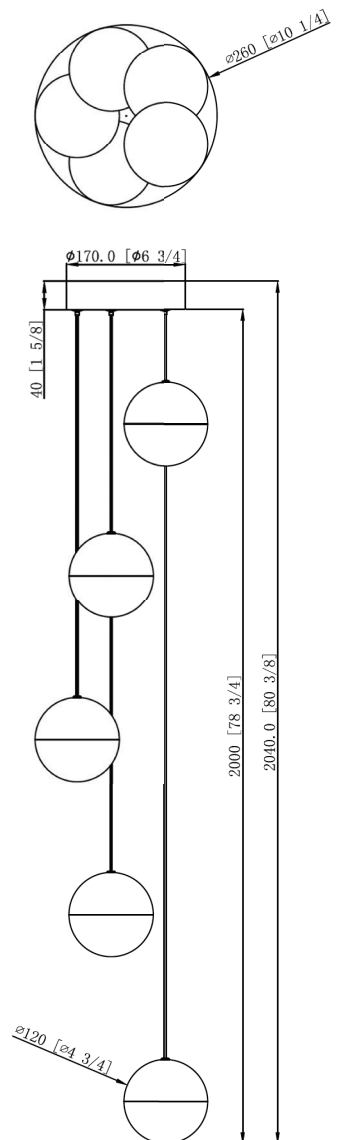

LED Chandelier By VONN Lighting

VAC3285

PROJECT:

TYPE:

CATALOG #:

DATE:

Product Description

Ravello VAC3285BL 5-Light Integrated LED Chandelier Lighting Fixture with Globe Shades, Black and Brass finishes. Ball Shaped Acrylic Shade With Integrated LED & Crystal Sand

Specifications

- Lumens: **1981.4**
- Watts: **24.9 W**
- Voltage: **120 V**
- CRI: **90**
- CCT: **3000K**
- Dry Location: **IP20**
- Diffuser: **PC**
- Material: **Aluminum, Acrylic, Steel**
- Finish: **Black & Brass**
- Lifetime: **50,000 Hours**
- Transformer: **Not Required**
- ETL: **Listed**
- Warranty: **5-Year Limited**

Dimensions

- Fixture: **L: 10.25" x W: 10.25" x H: 80.25" (25.75")**
Measurements rounded to the nearest 1/4"

Lighting

- Color Temperature: **3000K**

Available Finishes

Notes

*Any custom modifications are subject to minimum order quantity. (M.O.Q.)