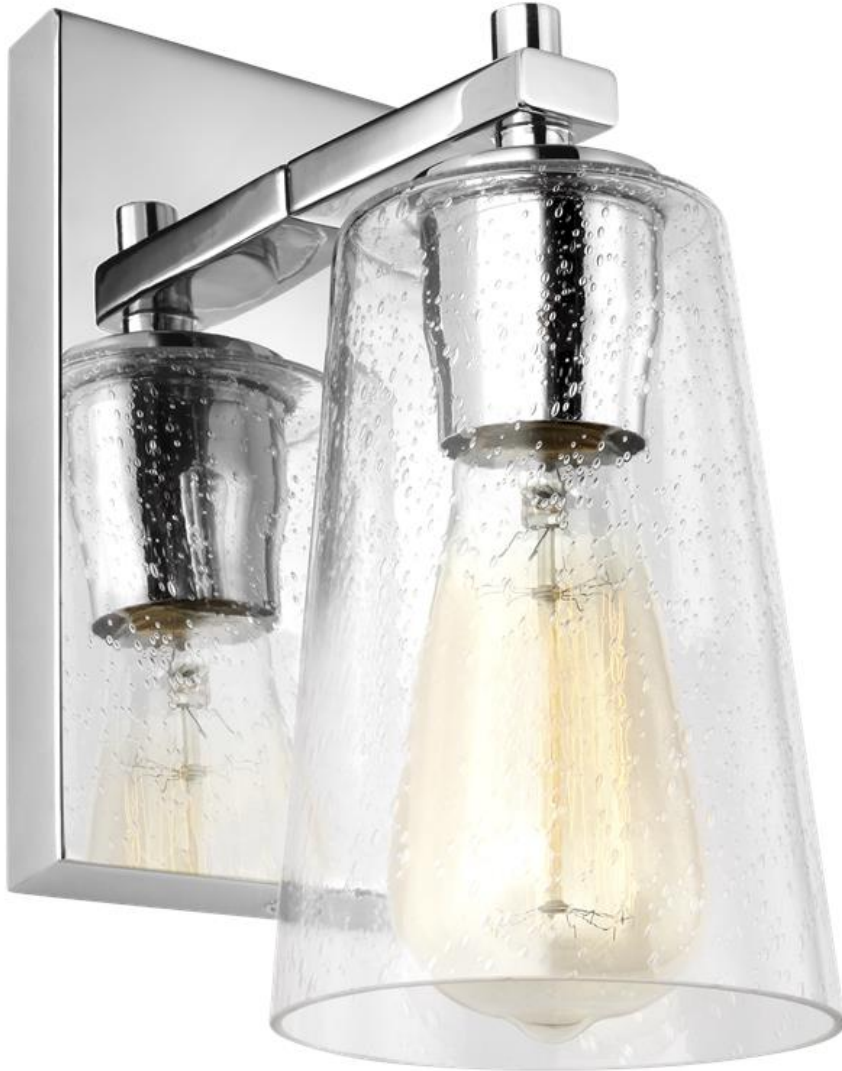

VS24301CH: 1 - Light Sconce

Dimensions:

Width:	5"	Extends:	5 7/8"
Height:	8 7/8"	Wire:	8" (color/Black/White)
Weight:	2.4 lbs.	Mounting Proc.:	Wall / Bath
		Connection:	Mounted To Box

Bulbs:

1 - Medium A19 60w Max. 120v - Not included

Features:

- This fixture features mouth-blown glass and slight variations are an inherent part of the handcrafting process.
- Fixture may be mounted in the up or down position

Material List:

1 Body - Steel - Chrome

Safety Listing:

Safety Listed for Damp Locations

Instruction Sheets:

Trilingual (English, Spanish, and French)
(VS24301-VS24302-VS24303-VS24304)

Collection: Mercer

Modern details, like the clean square supports of the cross arm and sleek, rectangular backplate, are defining features of the Mercer bath lighting Collection by Feiss. Refreshingly bright Chrome hardware pairs with tapered Clear Seeded glass shades to complete the tailored look. The Mercer collection offers 1, 2, 3 and 4-light vanity light options, a 10.25"H x 5"W 1-light wall sconce, a 9"H x 12.5"W 2-light vanity fixture, a 9"H x 21.5"W 3-light vanity fixture, and a 9"H x 28.5"W 4-light vanity fixture.

Supplied with 8-inches of wire

Fixture can be mounted up or down for a customized look

For an eco-friendly lighting design, convert to LED bulbs to offer savings and reduce energy

Install a dimmer switch for a warm glow effect and easily change the look and feel of the room