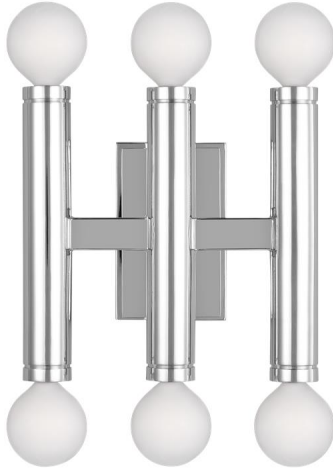

GENERATION LIGHTING

TW1146PN: Triple Sconce

Collection: Beckham Modern

UPC #: 014817626360

Finish: Polished Nickel (PN)

Dimensions:

Width: 2 3/4"

Height: 7"

Weight: 2.4 lbs.

Extends: 3 1/8"

Wire: 8" (color/Black/White)

Mounting Proc.: Set Screw(s)

Connection: Mounted To Box

Bulbs:

6 - Candelabra G16-1/2 60w Max. 120v - Not included

Features:

Material List:

1 Body - Steel - Polished Nickel

Safety Listing:

Safety Listed for Damp Locations

Backplate / Canopy Details:

Type	Height / Length	Width	Depth	Diameter	Outlet Box Up	Outlet Box Down
Back Plate	4 1/2	2 3/4	5/8		6 1/4	