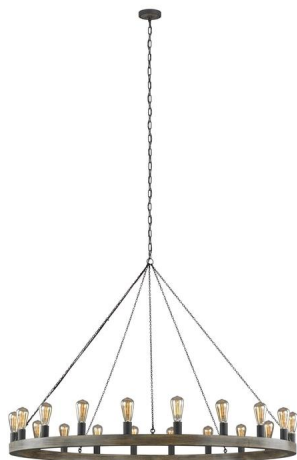

GENERATION LIGHTING

F3933/20WOW/AF: Large Chandelier

Dimensions:

Diameter:	60"	Overall Height:	127"
Height:	40 1/2"	Wire:	240" (color/Brown)
Weight:	29.8 lbs.	Chain:	84"
		Mounting Proc.:	Screw Collar - Chain
		Connection:	Mounted To Box

Bulbs:

20 - Medium A19 75w Max. 120v - Not included

Features:

-

Material List:

1 Body - Steel - Weathered Oak Wood / Antique Forged Iron

Safety Listing:

Safety Listed for Damp Locations

Instruction Sheets:

Trilingual (English, Spanish, and French) (F3932-12-F3933-20)

Collection: Avenir

Featured in the decorative Avenir collection

20 A19 Medium 75 watt light bulbs

The preferred brand choice of builders and electricians

cETL listed for damp locations

Supplied with 20 feet of wire

UPC #:014817587531

Finish: Weathered Oak Wood / Antique Forged Iron (WOW/AF)

Backplate / Canopy Details:

Type	Height / Length	Width	Depth	Diameter	Outlet Box Up	Outlet Box Down
Canopy	1 1/8			5 1/2		