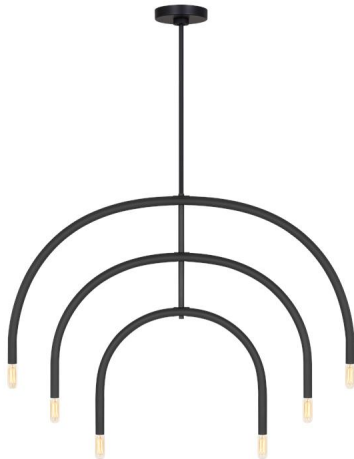

DJC1126MBK: Large Chandelier

Collection: Hadden

UPC #:014817632668

Finish: Midnight Black (MBK)

Dimensions:

Length: 27 1/8"

Width: 36"

Height: 24 1/4"

Weight: 8.58 lbs.

Overall Height: 68 1/4"

Wire: 120" (color/Black)

Mounting Proc.: Screw Collar - Stem

Connection: Mounted To Box

Bulbs:

6 - Candelabra T6 Tubular 40w Max. 120v - Not included

Features:

- This product may be mounted on a sloped ceiling
- Meets Title 24 energy efficiency standards
- Title 24 compliant if used with Joint Appendix (JA8) approved light bulbs listed in the California Energy Commission Appliance database.

Material List:

1 Body - Steel - Midnight Black

3 12" Stem - Steel - Midnight Black

1 6" Stem - Steel - Midnight Black

Safety Listing:

Safety Listed for Damp Locations

Instruction Sheets:

Trilingual (English, Spanish, and French) (HADDEN_CHAND)