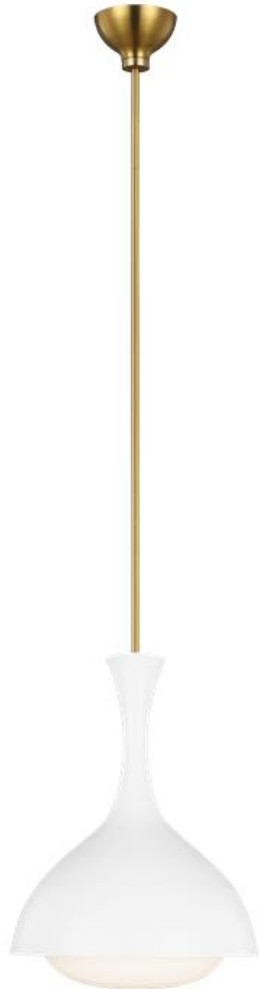

## AEP1011BBSMWT: One Light Small Pendant

### Dimensions:

<b>Diameter:</b>	9"	<b>Overall Height:</b>	56"
<b>Width:</b>	9"	<b>Wire:</b>	180" (color/Clear Silver)
<b>Height:</b>	12 1/2"	<b>Mounting Proc.:</b>	Universal Mounting Plate
<b>Weight:</b>	3.5 lbs.	<b>Connection:</b>	Mounted To Box

### Bulbs:

1 - Candelabra Torpedo 60w Max. 120v - Not included

### Features:

- This product may be mounted on a sloped ceiling
- This fixture features mouth-blown glass and slight variations are an inherent part of the handcrafting process.
- Easily converts to LED with optional replacement lamps
- Meets Title 24 energy efficiency standards
- Title 24 compliant if used with Joint Appendix (JA8) approved light bulbs listed in the California Energy Commission Appliance database.