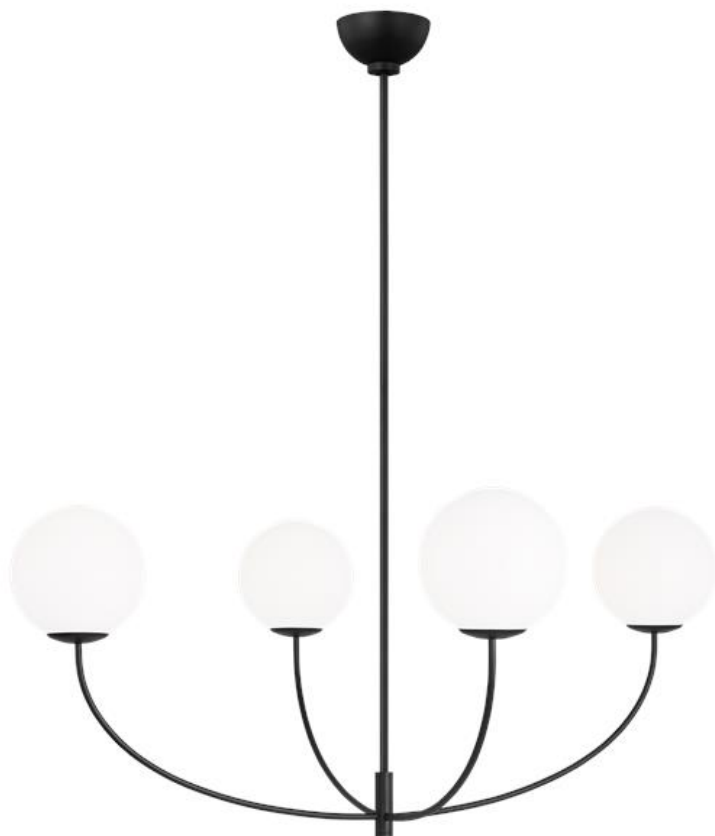

AEC1124MBK: Extra Large Chandelier

Dimensions:

Diameter:	40"	Overall Height:	76 7/8"
Width:	40"	Wire:	180" (color/Black)
Height:	20"	Mounting Proc.:	Screw Collar - Stem
Weight:	10.2 lbs.	Connection:	Mounted To Box

Bulbs:

4 - Candelabra Torpedo 60w Max. 120v - Not included

Features:

- This product may be mounted on a sloped ceiling
- This fixture features mouth-blown glass and slight variations are an inherent part of the handcrafting process.
- Easily converts to LED with optional replacement lamps
- Meets Title 24 energy efficiency standards
- Title 24 compliant if used with Joint Appendix (JA8) approved light bulbs listed in the California Energy Commission Appliance database.

Material List:

1 Body - Steel - Midnight Black
 4 12" Stem - Steel - Midnight Black
 1 6" Stem - Steel - Midnight Black

Safety Listing:

Safety Listed for Damp Locations

Collection: Galassia

UPC #: 014817639445

Finish: Midnight Black (MBK)

Shade / Glass / Diffuser Details:

Part	Material	Finish	Quantity	Item Number	Length	Width	Height	Diameter	Fitter Diameter	Shade Top Length	Shade Top Width	Shade Top Diameter
Shade	Glass	Milk	4				6 3/4	7				