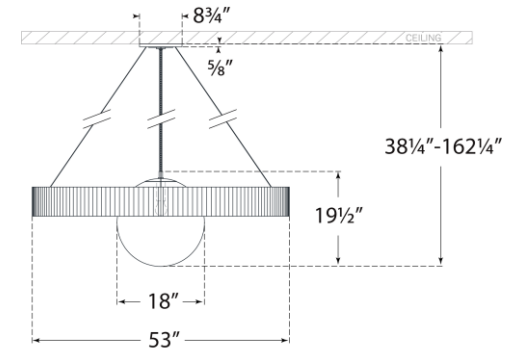

## Arena 53" Ring and Globe Chandelier

Item # WS 5002HAB/WHT-WG

Designer: Windsor Smith

O/A Height: 38.25" - 282"

Fixture Height: 19.5"

Width: 53"

Canopy: 8.75" Round

Finishes: BZ, HAB, PN

Trim Options: NO, WHT

Socket: E26 Keyless

Wattage: 15 LED A19

Weight: 22 Pounds

Note: UL Only | Height Not Adjustable After Installation

Front View

Top View