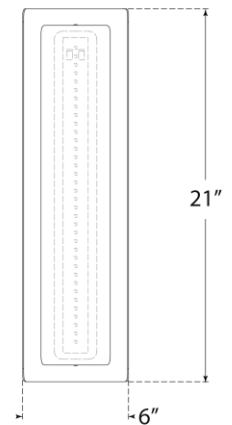

## Penumbra 21" Sconce

Item # WS 2076PN/WHT

Designer: Windsor Smith

Height: 21"

Width: 6"

Extension: 4.5"

Backplate: 3.25" x 19.5" Rectangle

Finishes: BZ/L, BZ/WHT, HAB/L, HAB/WHT, PN/L, PN/WHT

Lightsource: Dedicated LED

Wattage: 18w (2100lm)

Weight: 8 Pounds

Note: UL Only | Requires Smaller Outlet Box

Top View

Side View

Front View