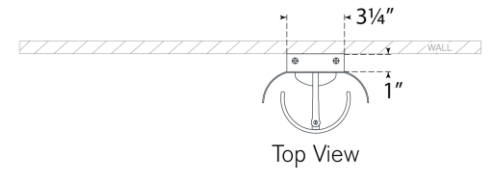

## Penumbra 21" Sconce

Item # WS 2076PN/WHT

Designer: Windsor Smith

Height: 21"

Width: 6"

Extension: 4.5"

Backplate: 3.25" x 19.5" Rectangle

Finishes: BZ/L, BZ/WHT, HAB/L, HAB/WHT, PN/L, PN/WHT

Lightsource: Dedicated LED

Wattage: 18w (2100lm)

Weight: 8 Pounds

Note: UL Only | Requires Smaller Outlet Box

Top View

Side View

Front View