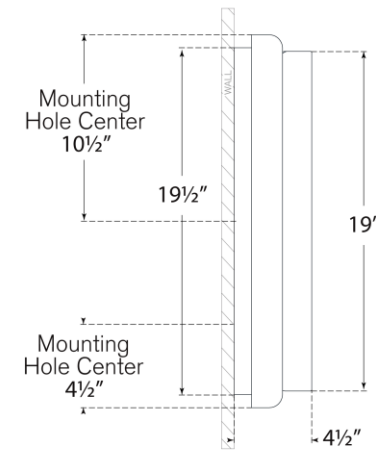

## Penumbra 21" Sconce

Item # WS 2076PN/WHT

Designer: Windsor Smith

Height: 21"

Width: 6"

Extension: 4.5"

Backplate: 3.25" x 19.5" Rectangle

Finishes: BZ/L, BZ/WHT, HAB/L, HAB/WHT, PN/L, PN/WHT

Lightsource: Dedicated LED

Wattage: 18w (2100lm)

Weight: 8 Pounds

Note: UL Only | Requires Smaller Outlet Box

Top View

Side View

Front View