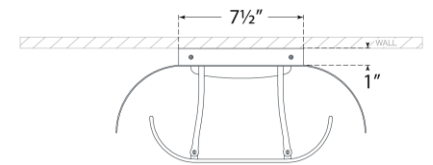

TEAR SHEET

Penumbra 10" Wide Sconce

Item # WS 2071HAB/WHT

Designer: Windsor Smith

Height: 10.5"

Width: 15"

Extension: 6.75"

Backplate: 7.5" x 8.25" Rectangle

Finishes: BZ/L, BZ/WHT, HAB/L, HAB/WHT, PN/L, PN/WHT

Lightsource: Dedicated LED

Wattage: 15w (1800lm)

Weight: 7 Pounds

Note: UL Only

Top View

Side View

Front View