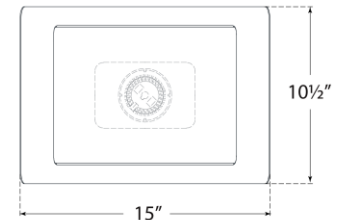

TEAR SHEET

Penumbra 10" Wide Sconce

Item # WS 2071HAB/WHT

Designer: Windsor Smith

Height: 10.5"

Width: 15"

Extension: 6.75"

Backplate: 7.5" x 8.25" Rectangle

Finishes: BZ/L, BZ/WHT, HAB/L, HAB/WHT, PN/L, PN/WHT

Lightsource: Dedicated LED

Wattage: 15w (1800lm)

Weight: 7 Pounds

Note: UL Only

Top View

Side View

Front View