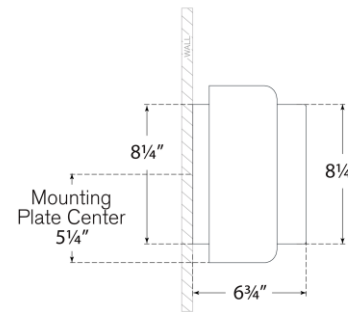

TEAR SHEET

Penumbra 10" Wide Sconce

Item # WS 2071HAB/WHT

Designer: Windsor Smith

Height: 10.5"

Width: 15"

Extension: 6.75"

Backplate: 7.5" x 8.25" Rectangle

Finishes: BZ/L, BZ/WHT, HAB/L, HAB/WHT, PN/L, PN/WHT

Lightsource: Dedicated LED

Wattage: 15w (1800lm)

Weight: 7 Pounds

Note: UL Only

Top View

Side View

Front View