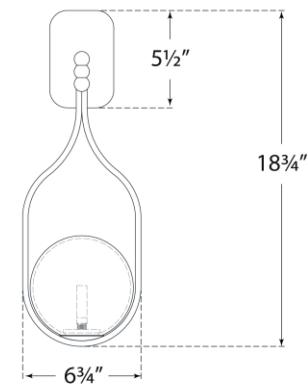

## Jodo 19" Single Sconce

Item # WS 2020BZ/HAB-WG

Designer: Windsor Smith

Height: 18.75"

Width: 6.75"

Extension: 6.5"

Backplate: 3.5" x 5.5" Rectangle

Finishes: BZ/HAB, HAB, PN

Glass Options: WG

Lightsource: Dedicated LED

Wattage: 6w (700lm)

Weight: 3 Pounds

Note: UL Only | Requires Smaller Outlet Box

Top View

Side View

Front View