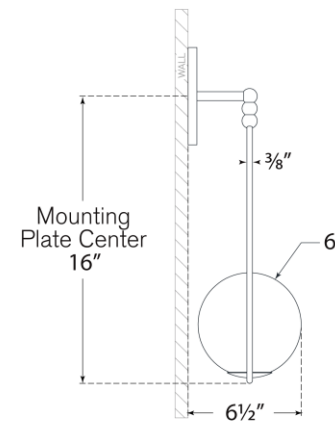

## Jodo 19" Single Sconce

Item # WS 2020BZ/HAB-WG

Designer: Windsor Smith

Height: 18.75"

Width: 6.75"

Extension: 6.5"

Backplate: 3.5" x 5.5" Rectangle

Finishes: BZ/HAB, HAB, PN

Glass Options: WG

Lightsource: Dedicated LED

Wattage: 6w (700lm)

Weight: 3 Pounds

Note: UL Only | Requires Smaller Outlet Box

Top View

Side View

Front View