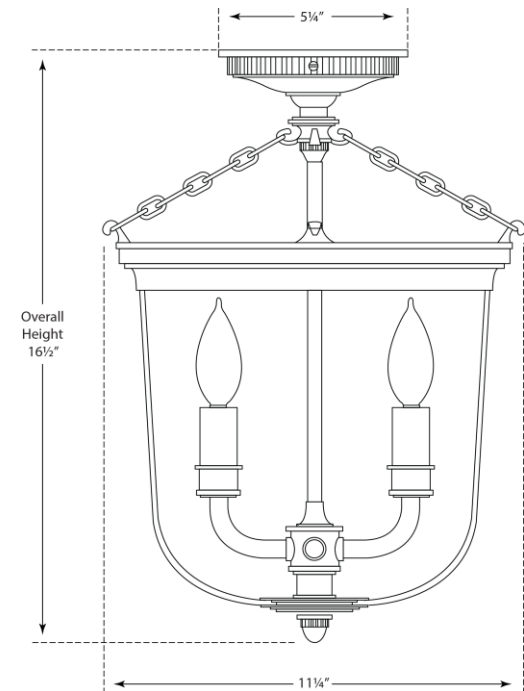

SPEC SHEET

Merchant Semi-Flush

Item # TOB 4212HAB

Designer: Thomas O'Brien

Height: 16.5"

Width: 11.25"

Canopy: 5.25" Round

Finishes: AN, BZ, HAB, PN

Glass Options: CG

Socket: 3 - E12 Candelabra

Wattage: 3 - 60 C

VISUAL COMFORT