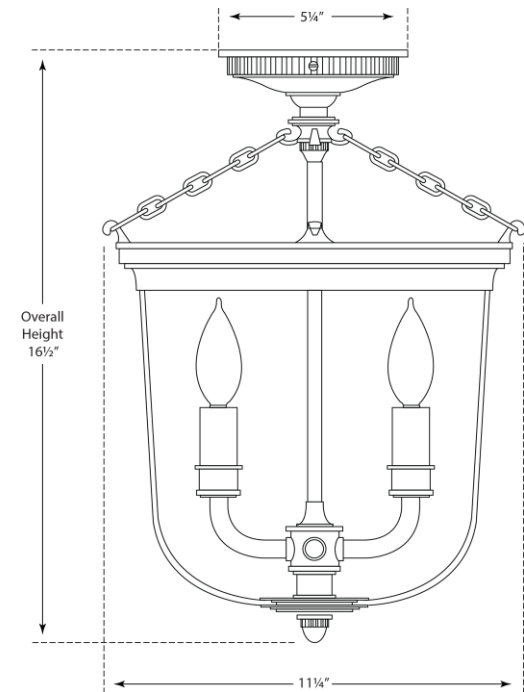

SPEC SHEET

Merchant Semi-Flush

Item # TOB 4212AN

Designer: Thomas O'Brien

Height: 16.5"

Width: 11.25"

Canopy: 5.25" Round

Finishes: AN, BZ, HAB, PN

Glass Options: CG

Socket: 3 - E12 Candelabra

Wattage: 3 - 60 C

VISUAL COMFORT