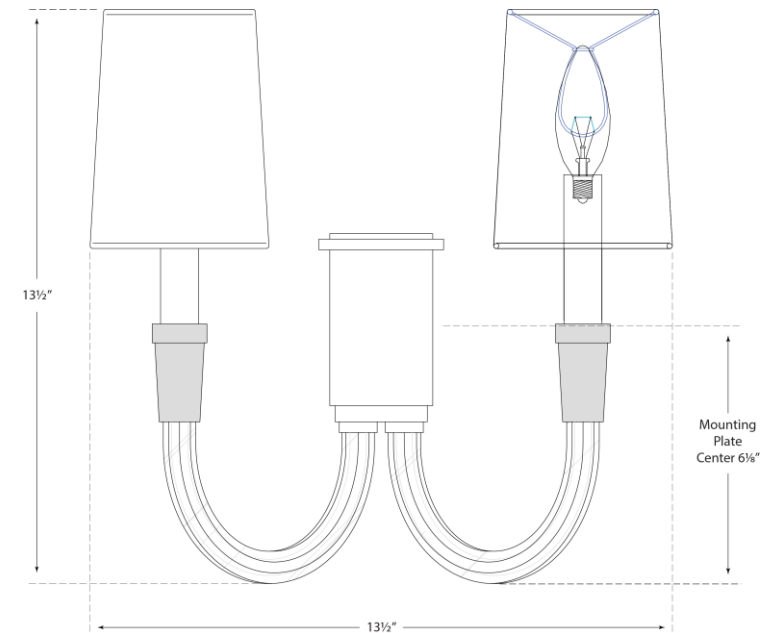

SPEC SHEET

Vivian Double Sconce

Item # TOB 2033PN-NP

Designer: Thomas O'Brien

Height: 13.5"

Width: 13.5"

Extension: 8.5"

Backplate: 4" x 5.25" Rectangle

Finishes: HAB, PN

Shade Treatments: NP

Shade Details: 3.25" x 4" x 4.25"

Socket: 2 - E12 Candelabra

Wattage: 2 - 40 B

VISUAL COMFORT