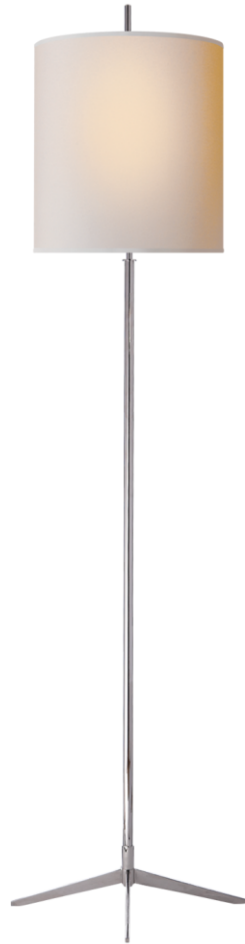

SPEC SHEET

Caron Floor Lamp

Item # TOB 1153PN-NP

Designer: Thomas O'Brien

Height: 67.5"

Width: 16"

Base: 18" X-Shape

Finishes: BZ/HAB, HAB, PN

Shade Treatments: NP

Shade Details: 16" x 16" x 17" Closed Top

Socket: 2 - E26 Pull Chain

Wattage: 2 - 60 A