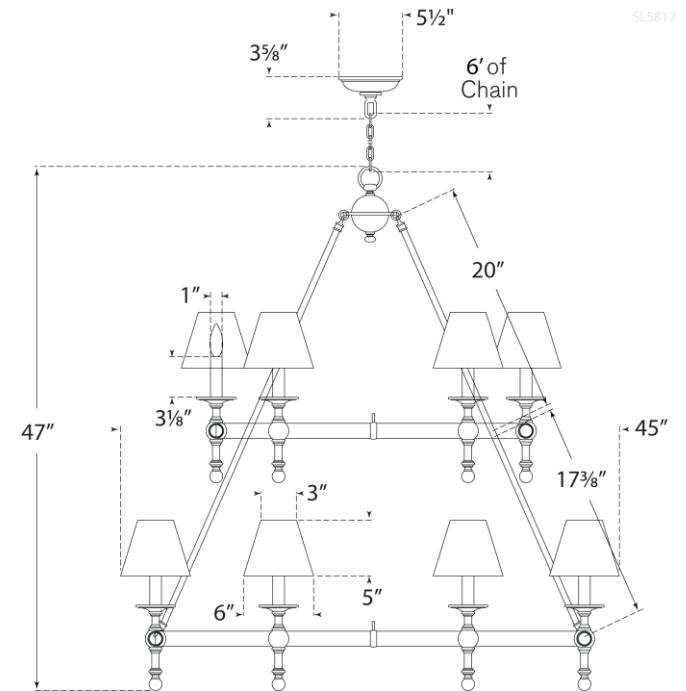

SPEC SHEET

Classic Two-Tier Ring Chandelier

Item # SL 5813PN-NP

Designer: Chapman & Myers

Fixture Height: 47"

Width: 45"

Canopy: 5.5" Round

Finishes: AN, BZ, HAB, PN

Shade Treatments: NP

Shade Details: 3" x 6" x 5"

Socket: 9 - E12 Candelabra

Wattage: 9 - 40 B

©EFC DESIGNS

VISUAL COMFORT