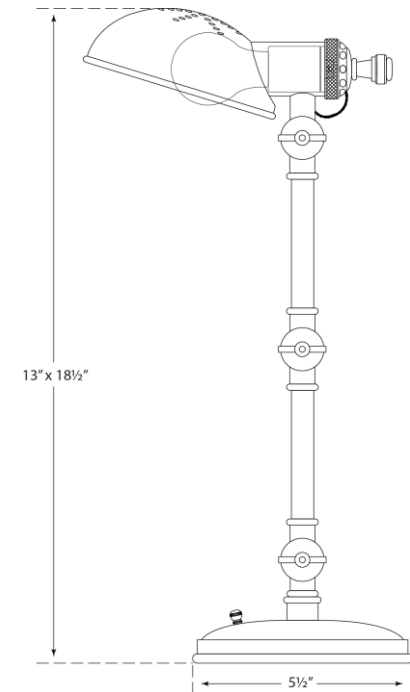

SPEC SHEET

The Pixie

Item # SL 3025PN

Designer: Chapman & Myers

Height: 13" - 18.5"

Extension: 16"

Base: 5.5" Round

Finishes: AN, BZ, HAB, PN

Shade Details: 4.75" x 2.25"

Socket: E12 Candelabra w/ Hi-Lo in Base

Wattage: 25 B

©EFC DESIGNS

VISUAL COMFORT