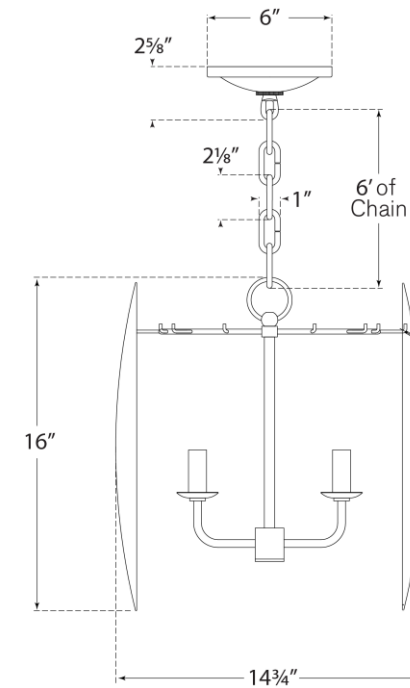

SPEC SHEET

Hatton Small Chandelier

Item # S 5047G

Designer: Barry Goralnick

Height: 16"

Width: 14.75"

Canopy: 6" Round

Finishes: AI, BSL, G

Socket: 4 - E12 Candelabra

Wattage: 4 - 60 C

S5047